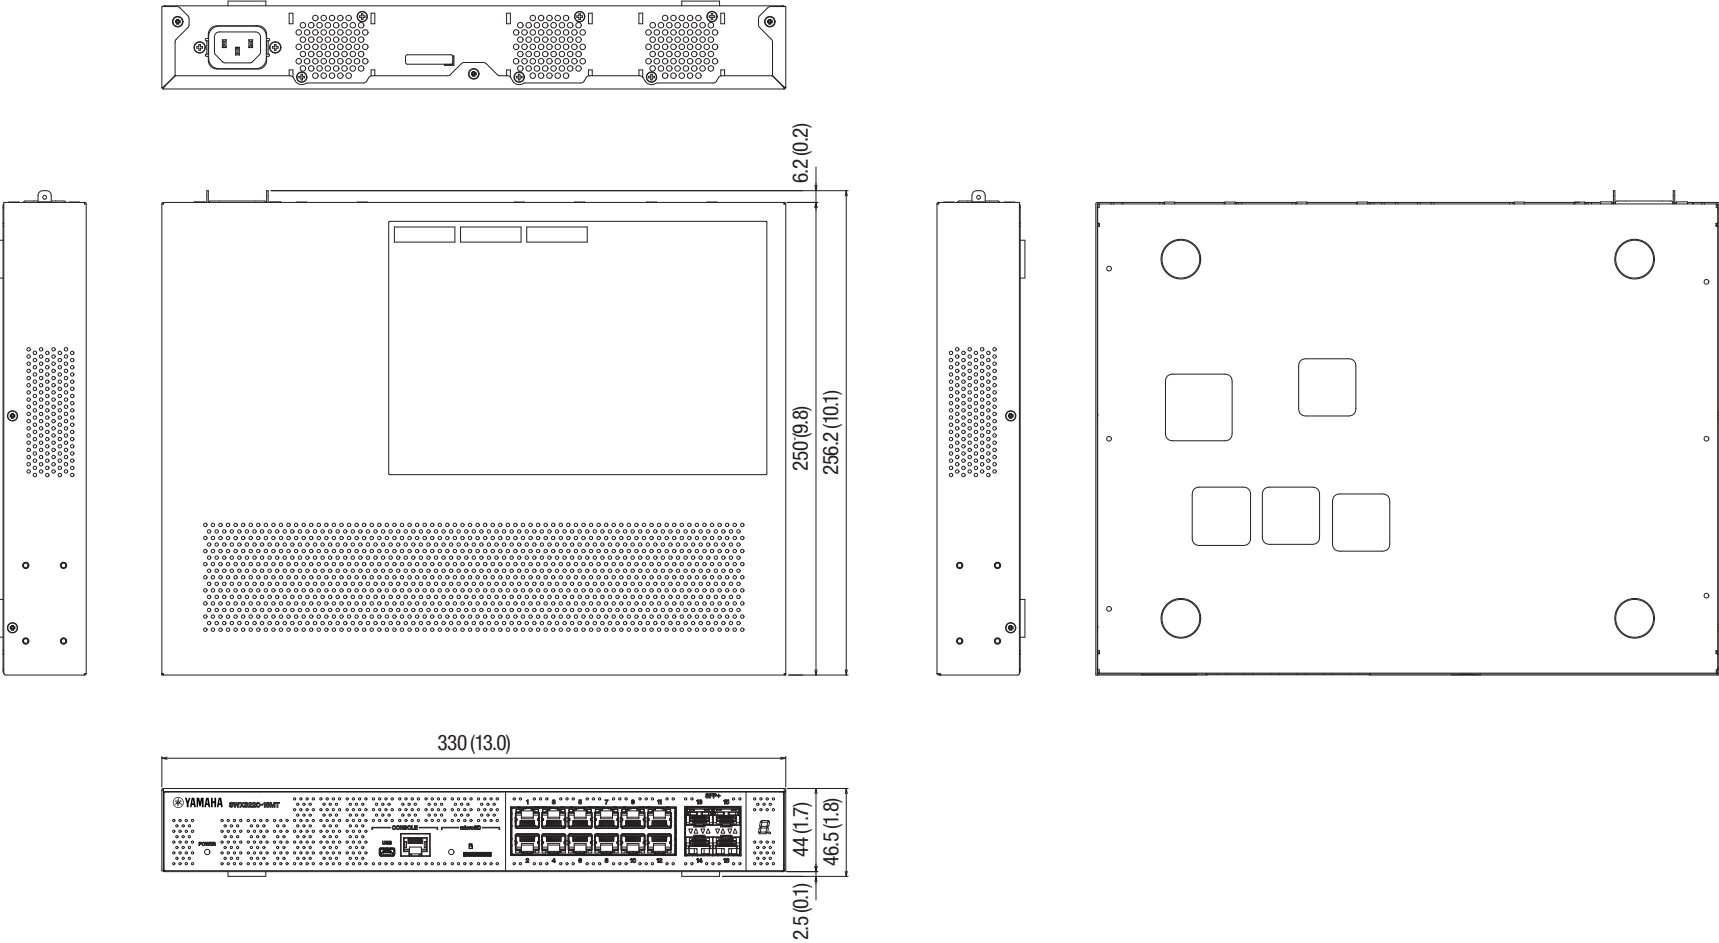

Dimensions / 寸法図

SWX3220-16MT

Unit: mm (inch)