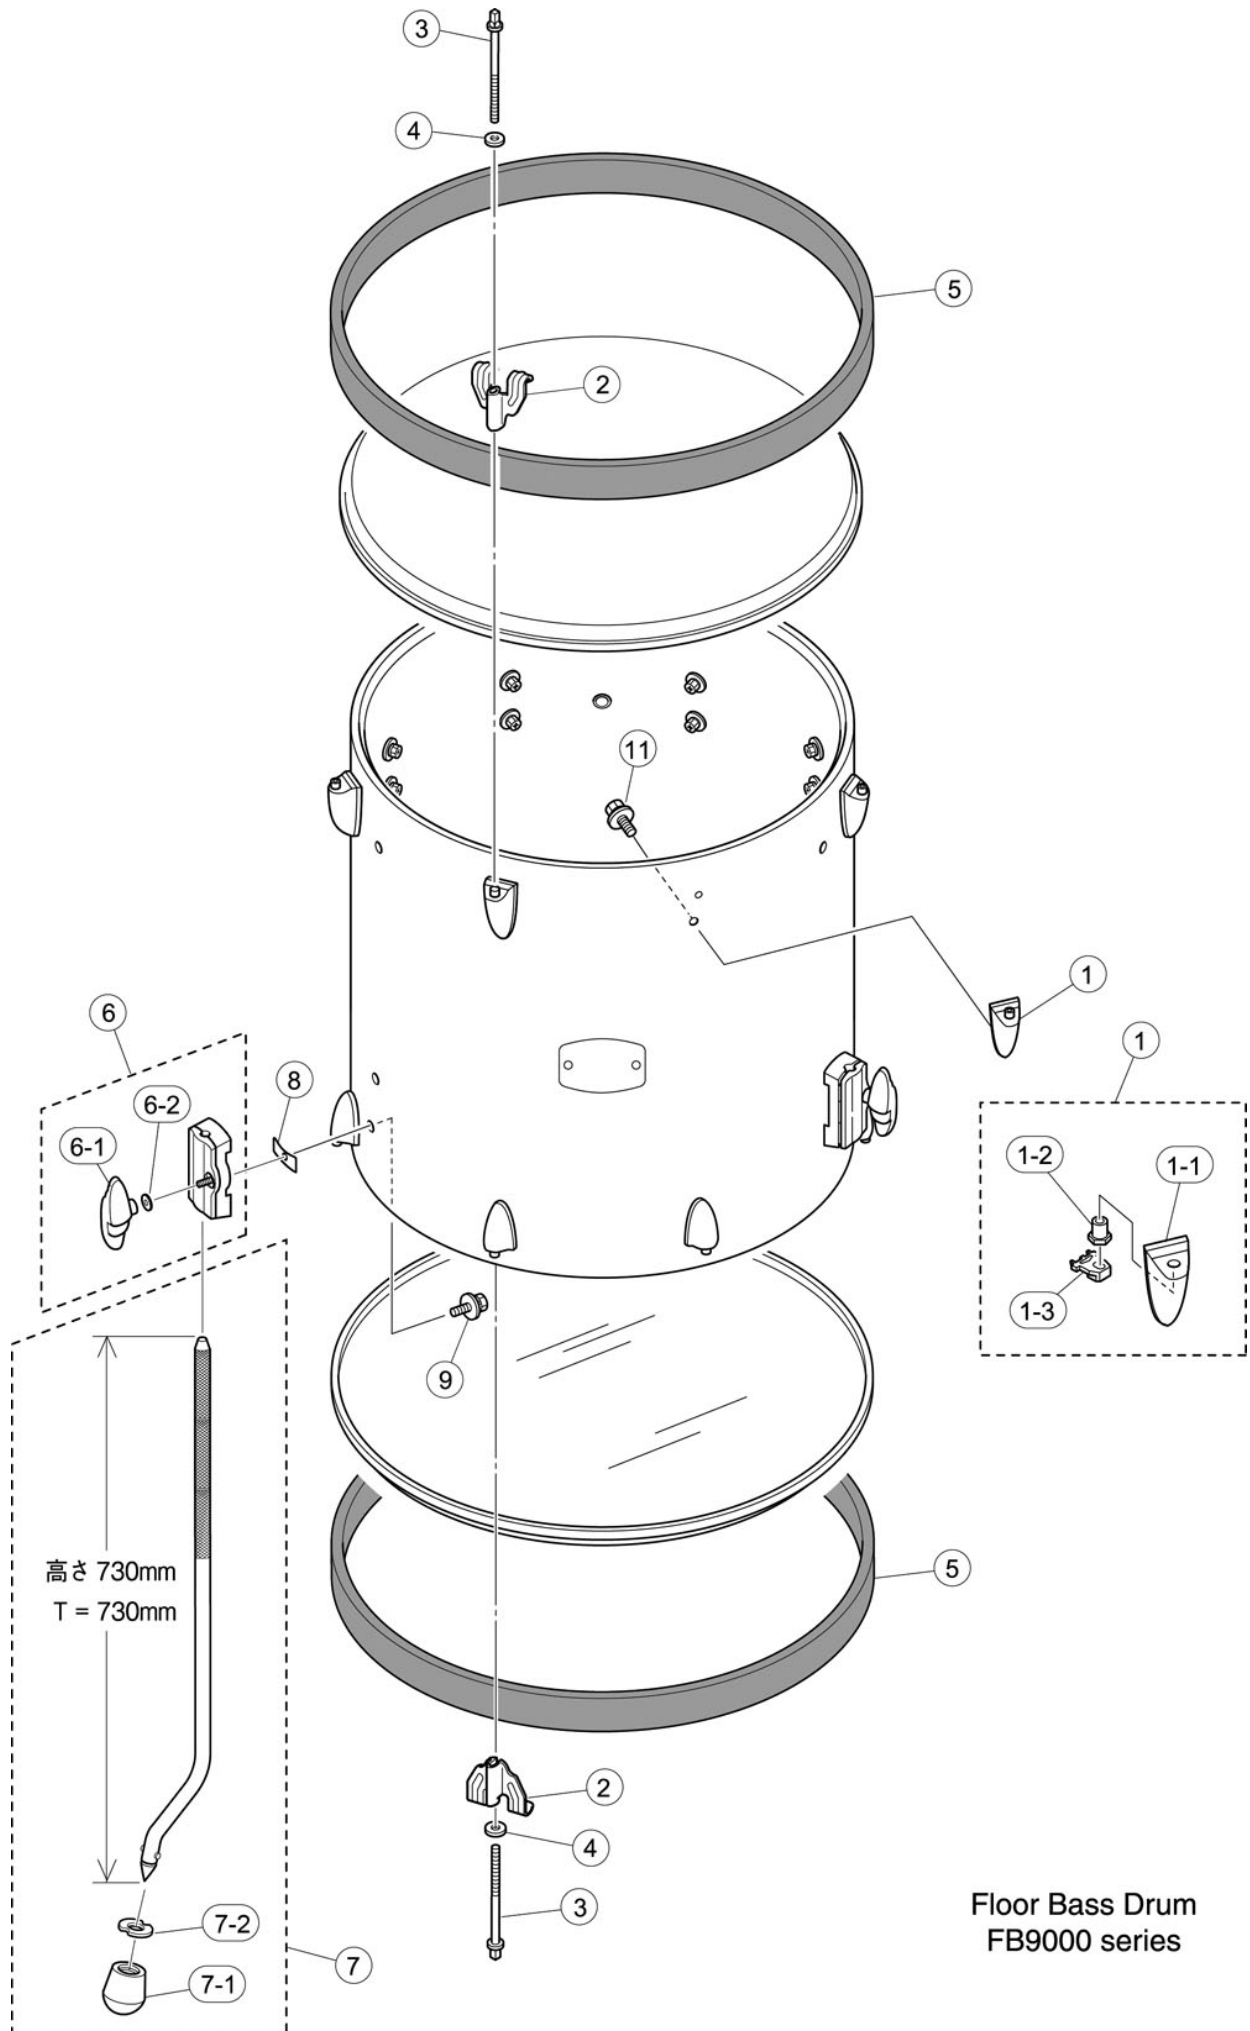

Model Name : FB9018

Floor Bass Drum
FB9000 series