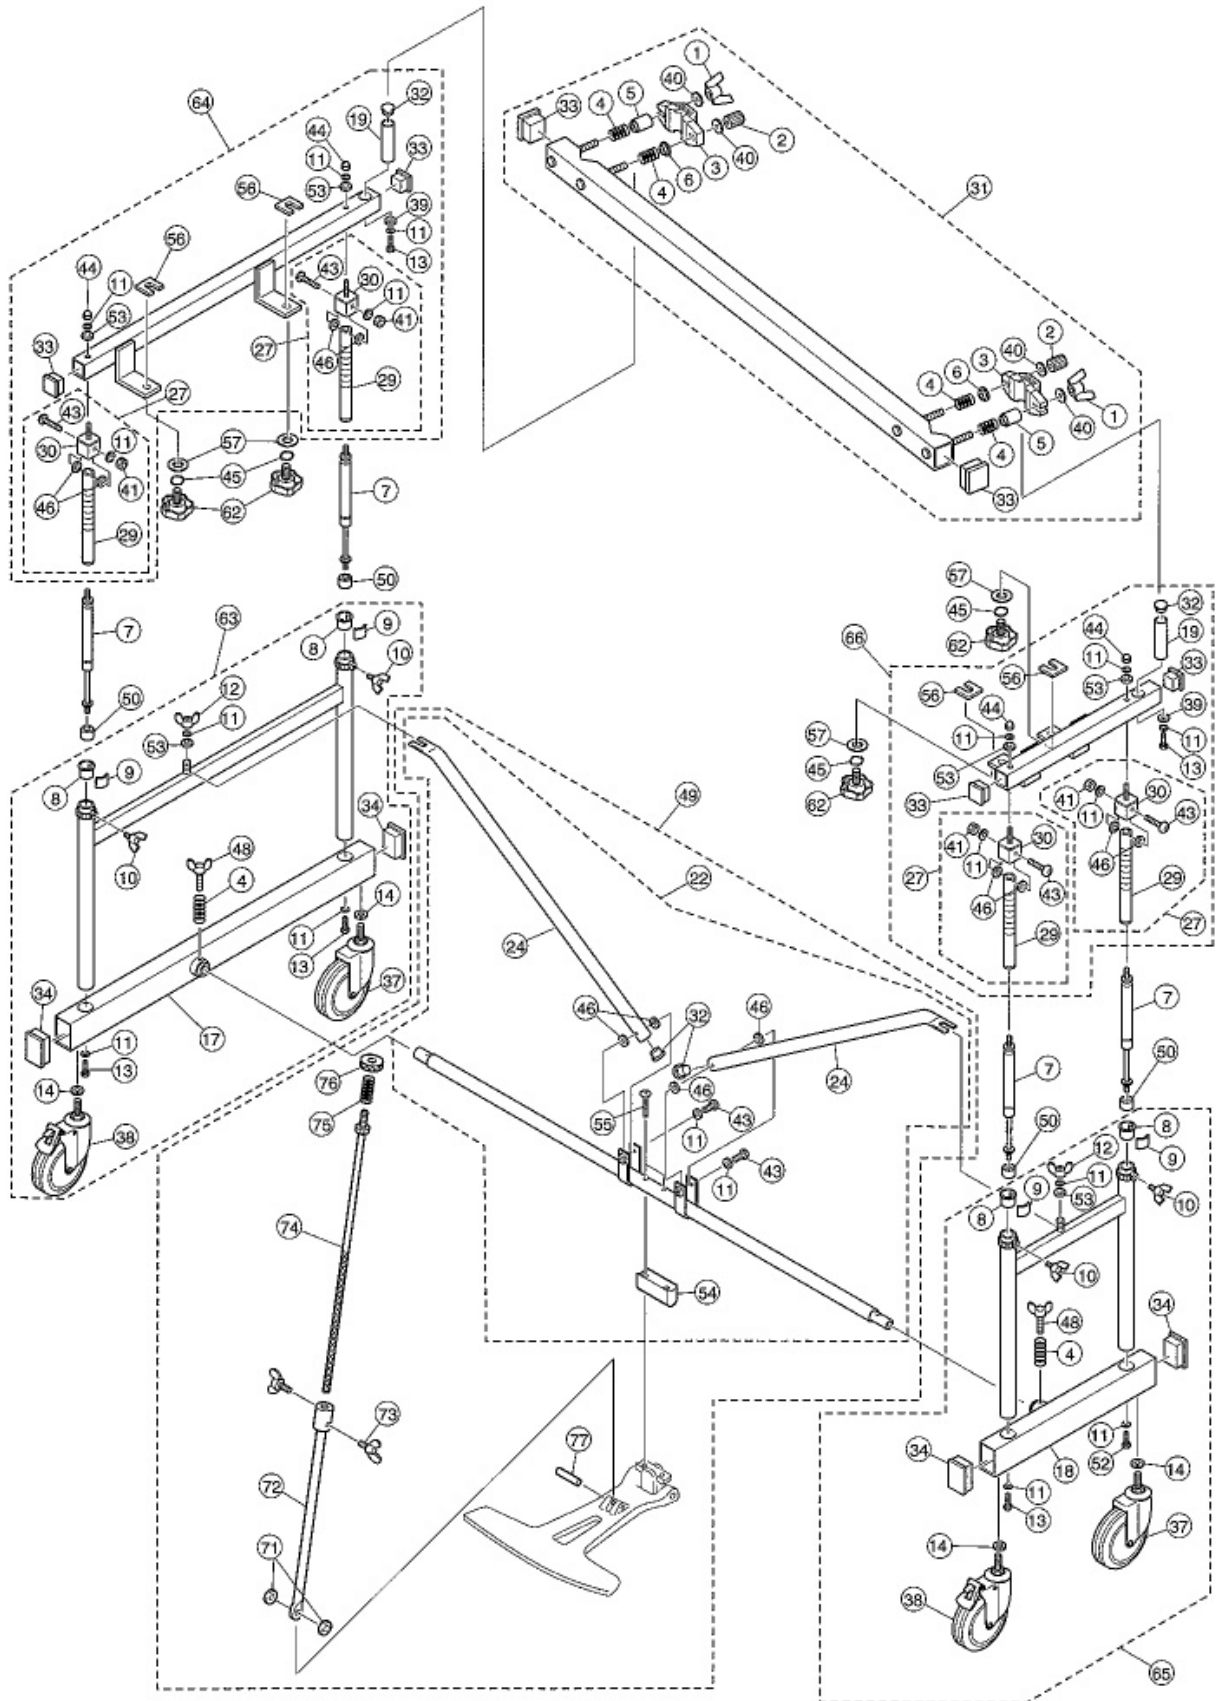

Model Name : RD2700

Model Name : RD2700

Ref No.	Parts No.(ChangeNo.)	English Name	Minimum Order Quantity	Accept order or not
1	U0123510	WING NUT (A) CH-703	1 PC	
10	WV430870	YAMAHA BOLT N1 YM5100A	1 PC	Discontinued.
11	WV435620	SPRING WASHER YM5100A=WV435630	1 PC	
12	WV435770	WING NUT M8 MFZN2-BL RD2400	1 PC	
13	W5111321	LEG MOUNTING BOLT YM41	1 PC	
14	WV450870	SPRING LOCK WASHER #2 16 MFZN2-BL RD2400	1 PC	
17	WV885250	LEG BASE ASSY (LOW TONE END) RD2700	1 PC	
18	WV885260	LEG BASE ASSY (HIGH TONE END) RD2700	1 PC	
19	WV885450	RACK POLE RD2400	1 PC	
2	U0663370	CLAMP NUT M8 (2) AC910	1 PC	
22	WV885650	LOWER CROSSBAR SUPPORT ASSY RD2700	1 PC	
24	WV885520	LEG STAY RD2700	1 PC	
27	WV885760	SLIDE GUIDE ASSY RD2700	1 PC	
29	WV885780	SLIDE GUIDE RD2700	1 PC	Discontinued.
3	DDDDDDDD	Not Available(Discontinued)	1	ORDER STOP
30	WV885790	LEG HOLDER RD2400	1 PC	
31	V8858000	RACK PIPE ASSY RD2700	1 PC.	Discontinued.
32	WV885550	CIRCULAR CAP RD2400	1 PC	
33	WV885870	SQUARE CAP RD2400	1 PC	
34	WV886160	RECTANGULAR CAP RD2400	1 PC	
37	WV886140	CASTER RD2400	1 PC	
38	WV886150	CASTER(WITH BRAKE) RD2400	1 PC	
39	EV203086	PLAIN WASHAR 8.0MM YM2400	1 PACK(6PC/PACK)	
4	U0693120	OPEN CLAMP SPRING	1 PC	Discontinued.
40	U0525720	METAL WASHER M8 ZP WHS850,850S	1 PC	
41	WV886290	HEXAGON NUT #1 M8 MFZN2-BL RD2400	1 PC	
43	WV886310	HEXAGON SOCKET BUTTON HEAD SCREW M8X45 M	1 PC	
44	WV886340	DOMED CAP NUT #3 M8 MFZN2-BL RD2400	1 PC	
45	WV886350	WAVE WASHER 12 MFZN2-BL RD2400	1 PC	
46	WV886360	NYLON WASHER 8.5X18X1.6 RD2400	1 PC	
48	WV886390	WING BOLT M8X30 MFZN2-BL RD2700	1 PC	
49	WV886490	PEDAL STAY ASSY RD2700	1 PC	Discontinued.
5	U0697040	SPRING COLLAR (1) AC910	1 PC	
50	WV886520	CIRCULAR NUT RD2400 RD2400	1 PC	
52	WV904970	HEXAGON HEAD BOLT M8X25 MFZN2-BL RD2400	1 PC	
53	WV929780	PLANE WASHER 8X22X1.6 MFZN2-BL RD2400	1 PC	
54	V9301000	PEDAL SPACER RD2700	1 PC.	
55	WV936680	OVAL COUNTER-SUNK HEAD SCREW M6X65 MFZN2	1 PC	
56	WWA85010	ANGLE RUBBER RD2400	1 PC	
57	WWB79990	PLANE WASHER 12.5X32X2.3 MFZN2-BL RD2400	1 PC	