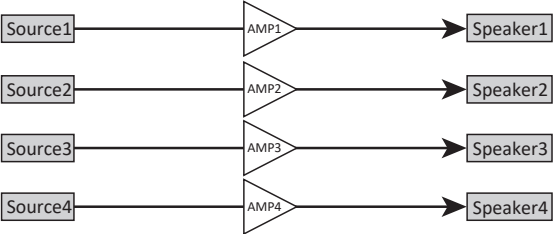

# XDA-AMP5400RK: System Configuration Example

XDA-QS5400RK

XDA-AMP5400RK

Remote control device (Infrared signal receiver) Remote control device (Infrared signal transmitter)

# XDA-AMP5400RK: Connection Examples

■ Example 1

■ Example 2