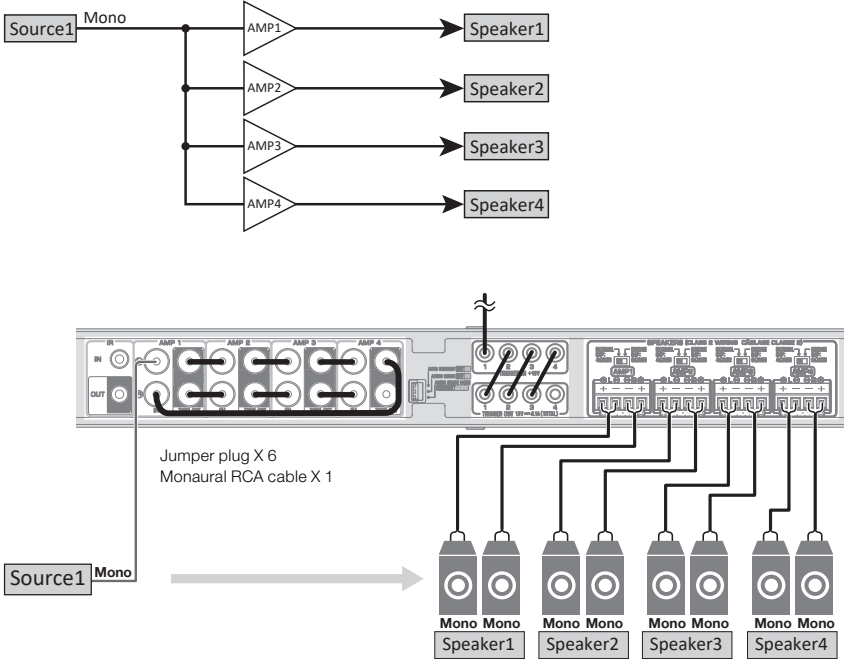

# XDA-AMP5400RK: System Configuration Example

XDA-QS5400RK

XDA-AMP5400RK

Remote control device (Infrared signal receiver) Remote control device (Infrared signal transmitter)

# XDA-AMP5400RK: Connection Examples

■ Example 1

■ Example 2

# XDA-AMP5400RK: Connection Examples

■ Example 3

■ Example 4

# XDA-AMP5400RK: Connection Examples

■ Example 5

■ Example 6