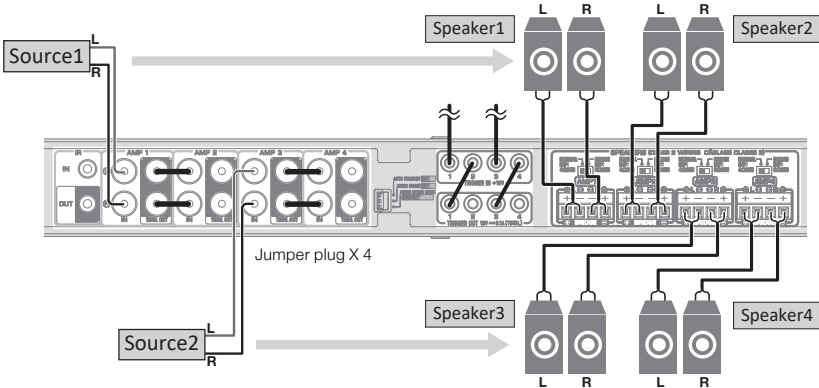

# XDA-AMP5400RK: System Configuration Example

XDA-QS5400RK

XDA-AMP5400RK

Remote control device (Infrared signal receiver) Remote control device (Infrared signal transmitter)

# XDA-AMP5400RK: Connection Examples

■ Example 1

■ Example 2

# XDA-AMP5400RK: Connection Examples

■ Example 3

■ Example 4