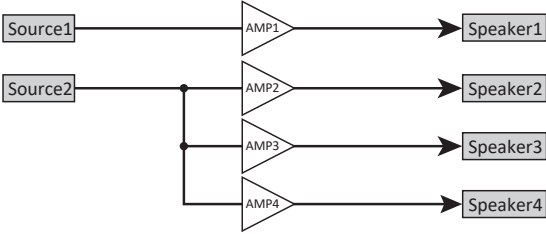

# XDA-AMP5400RK: System Configuration Example

XDA-QS5400RK

XDA-AMP5400RK

Remote control device (Infrared signal receiver) Remote control device (Infrared signal transmitter)

# XDA-AMP5400RK: Connection Examples

■ Example 1

■ Example 2

# XDA-AMP5400RK: Connection Examples

■ Example 3

■ Example 4