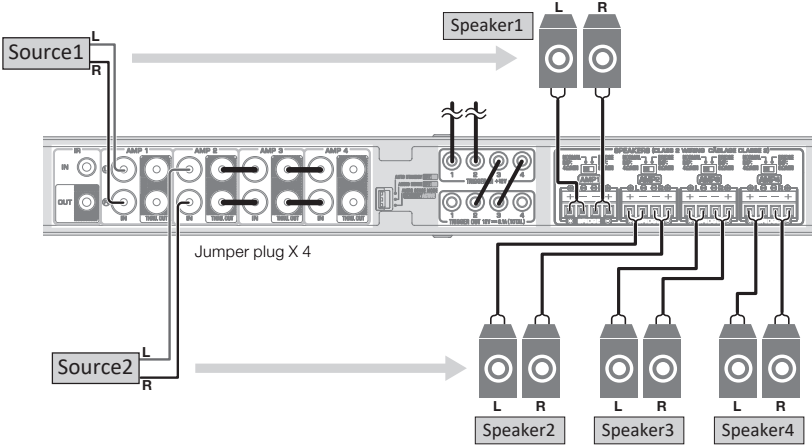

# XDA-AMP5400RK: System Configuration Example

XDA-QS5400RK

XDA-AMP5400RK

Remote control device (Infrared signal receiver) Remote control device (Infrared signal transmitter)

# XDA-AMP5400RK: Connection Examples

■ Example 1

■ Example 2

# XDA-AMP5400RK: Connection Examples

■ Example 3

■ Example 4

# XDA-AMP5400RK: Connection Examples

■ Example 5

■ Example 6