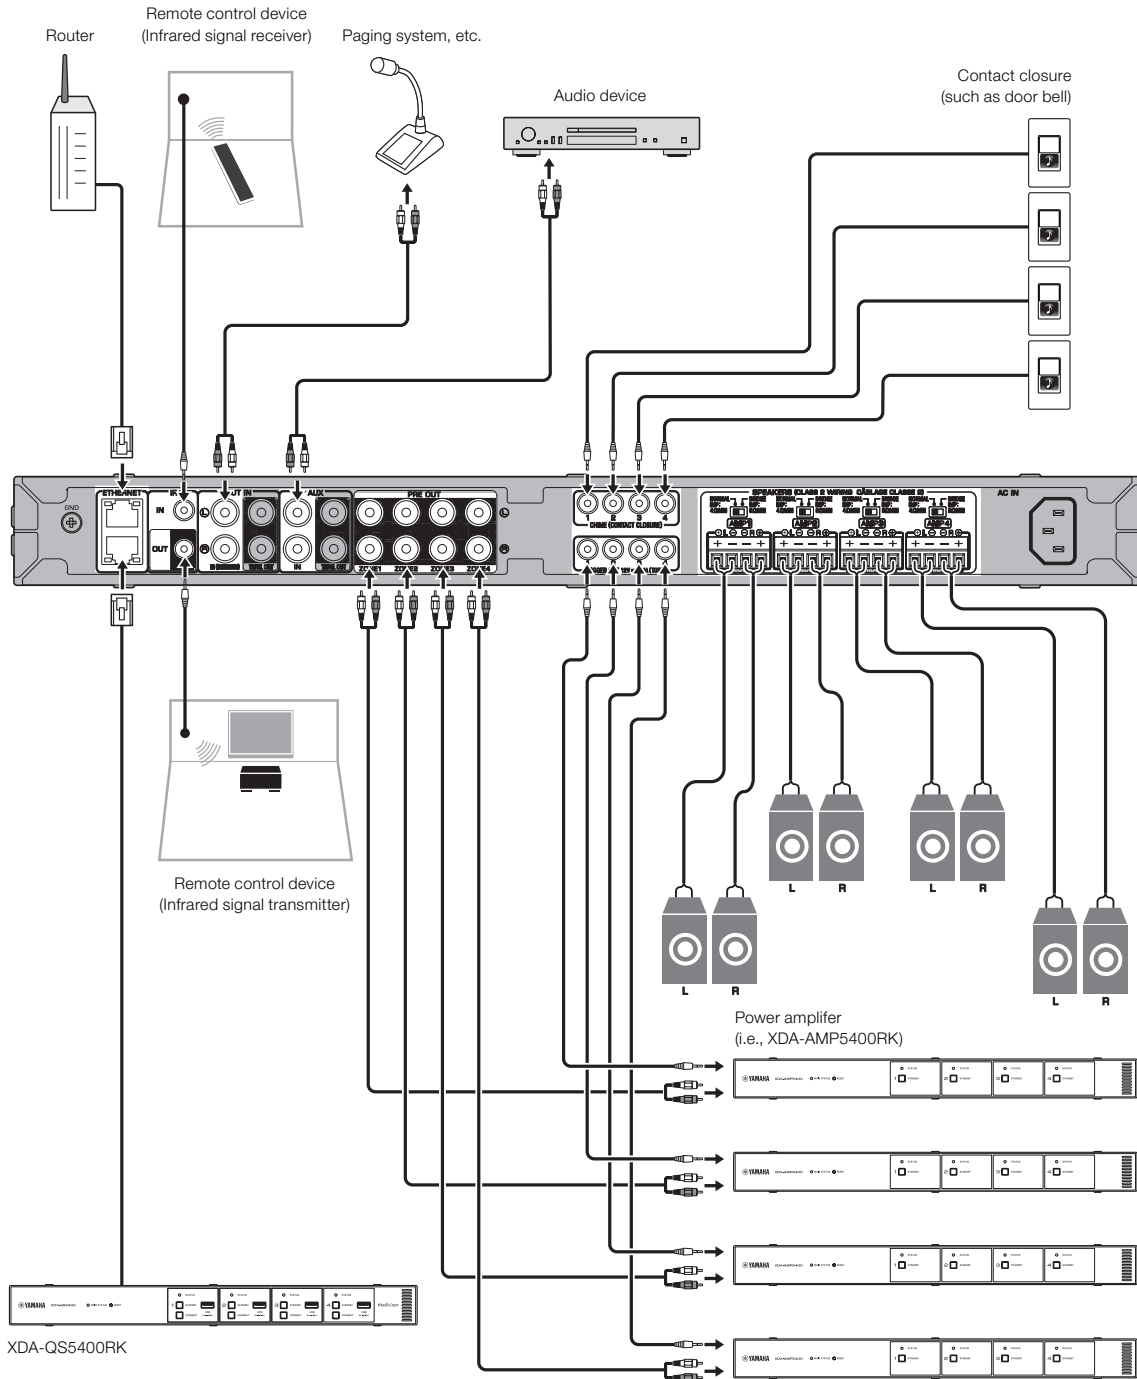

# **XDA-QS5400RK**

MusicCast Multi-Room Streaming Amplifier (4 Zone, 8 Channel)

# **XDA-AMP5400RK**

Multi-Room Amplifier (4 Zone, 8 Channel)

# XDA-AMP5400RK: System Configuration Example

XDA-QS5400RK

XDA-AMP5400RK

Remote control device (Infrared signal receiver) Remote control device (Infrared signal transmitter)