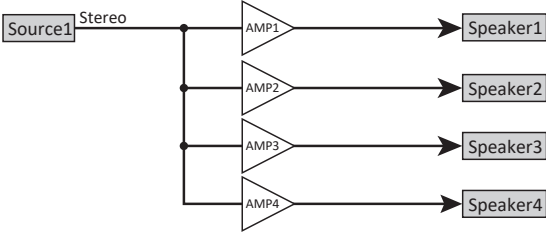

# XDA-AMP5400RK: System Configuration Example

XDA-QS5400RK

XDA-AMP5400RK

Remote control device (Infrared signal receiver) Remote control device (Infrared signal transmitter)

# XDA-AMP5400RK: Connection Examples

■ Example 1

■ Example 2

# XDA-AMP5400RK: Connection Examples

■ Example 3

■ Example 4