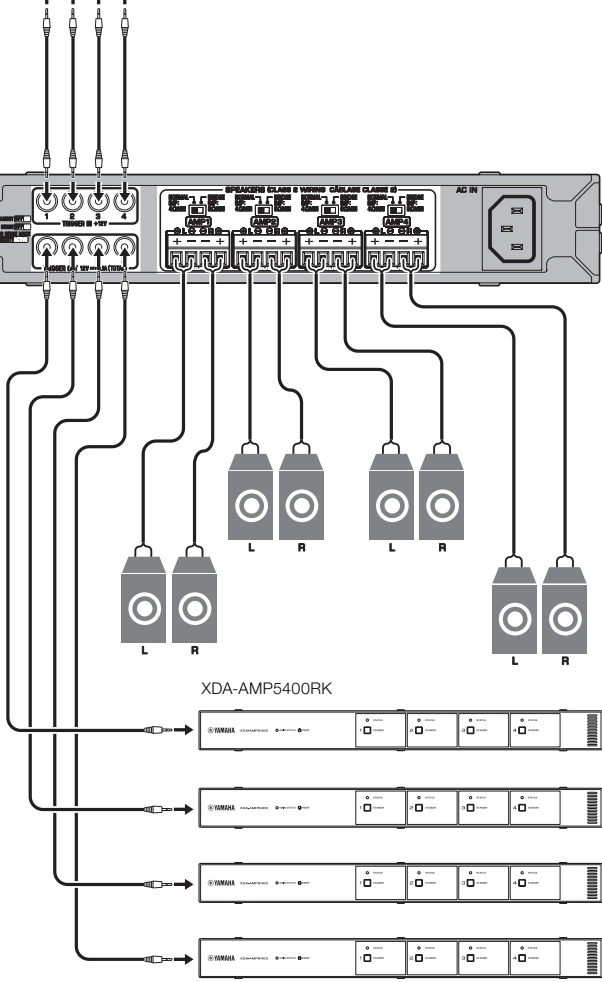

# XDA-AMP5400RK: System Configuration Example

XDA-QS5400RK

XDA-AMP5400RK

Remote control device (Infrared signal receiver) Remote control device (Infrared signal transmitter)

# XDA-AMP5400RK: Connection Examples

■ Example 1

■ Example 2

# XDA-AMP5400RK: Connection Examples

■ Example 3

■ Example 4