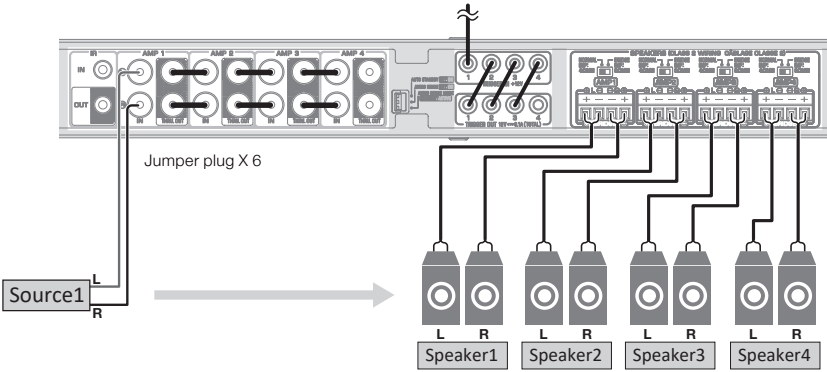

# XDA-AMP5400RK: System Configuration Example

XDA-QS5400RK

XDA-AMP5400RK

Remote control device (Infrared signal receiver) Remote control device (Infrared signal transmitter)

# XDA-AMP5400RK: Connection Examples

■ Example 1

■ Example 2

# XDA-AMP5400RK: Connection Examples

■ Example 3

■ Example 4