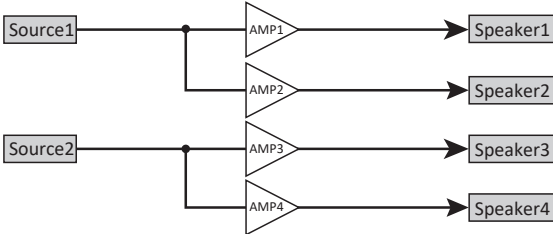

# XDA-AMP5400RK: System Configuration Example

XDA-QS5400RK

XDA-AMP5400RK

Remote control device (Infrared signal receiver) Remote control device (Infrared signal transmitter)

# XDA-AMP5400RK: Connection Examples

■ Example 1

■ Example 2