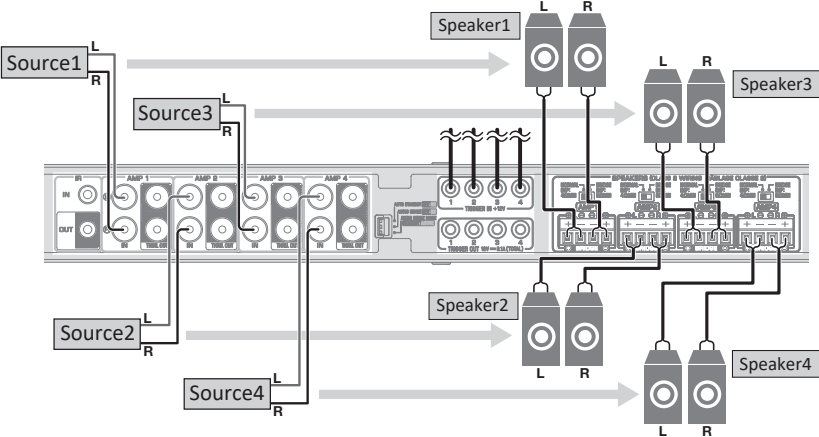

# XDA-AMP5400RK: System Configuration Example

XDA-QS5400RK

XDA-AMP5400RK

Remote control device (Infrared signal receiver) Remote control device (Infrared signal transmitter)

# XDA-AMP5400RK: Connection Examples

■ Example 1

■ Example 2

# XDA-AMP5400RK: Connection Examples

■ Example 3

■ Example 4