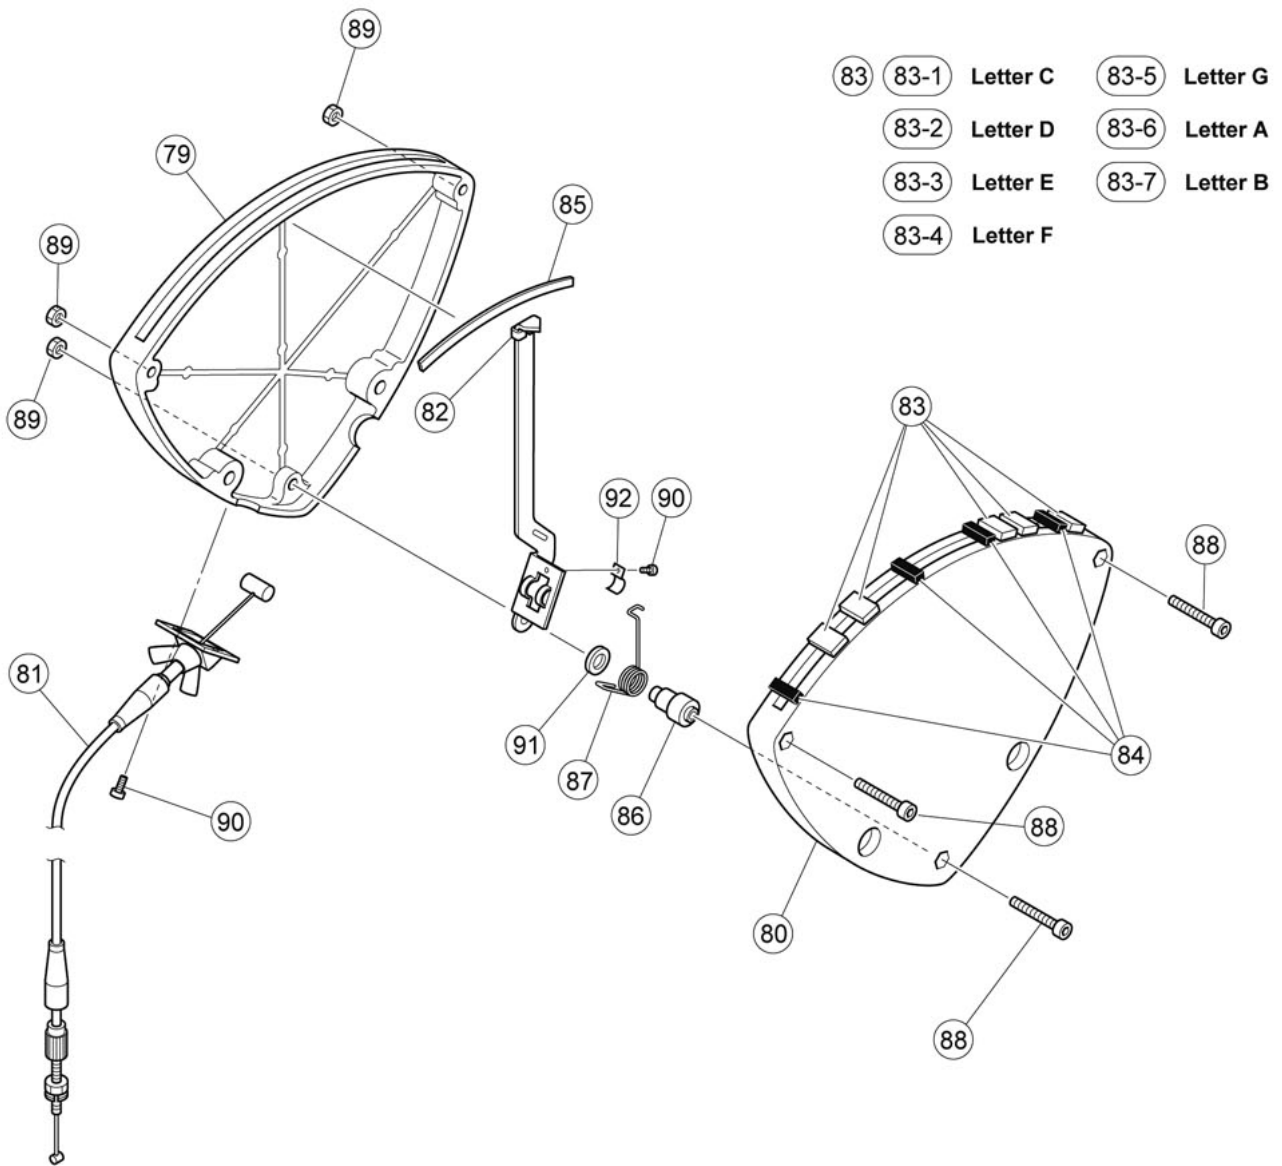

Model Name : TP-3332

Model Name : TP-3332

Ref No.	Parts No.(ChangeNo.)	English Name	Minimum Delivery	Accept order or not
1	W6695220	TIMPANI HEAD COVER 32" TP6032,4032	1 PC	
10	ZP344300	TNL ASSY 3300	1 PC	
11	ZH232100	SPACER T5	1 PC	
12	WG634300	FLAT WASHER M5.0X10X1 MFZN2B3 KP125	1 PC	
13	ZF184800	BOLT 5.0X12 MFZN2B3	1 PC	
14	ZF127600	TI MOUNT BASE K	1 PC	
15	ZK486200	BOLT 6.0X45 MFZN2B3	1 PC	
16	ZK494100	TI SPACER 3332	1 PC	
17	WF723600	PLAIN WASHER SMALL 6X11.5X0.8 MFZN2W3	1 PC	
18	WF578501	WASHER SPRING 6.0 MFZN2B3	1 ST	
19	WF558405	NUT HEX M6 #3	ST	
2	ZF111000	HOOP ASSY K6-29	1 PC	
20	ZK484500	TI ASSY 3332	1 PC	
21	ZF185100	BOLT 6.0X35 MFZN2B3	ST	
22	ZK515500	LEG BASE 3300	1 PC	
23	ZK515700	LEG PLATE 3300	1 PC	
24	ZP412900	WING SCREW 8X15 MFZN2B3	1 PC	
25	ZK515600	LEG CLUTCH 3300	1 PC	
26	ZK515800	LEG PIPE 3300	1 PC	
27	ZK515900	LEG CAP 3300	1 PC	
28	WT670500	WASHER SPRING 1/2 IN MFZN2W3	1 PC.	
29	ZK516000	CASTER HAMMER 916EAFR75	1 PC	
3	ZP546600	TUNING KEY K	1 PC	
30	WR123300	HEXAGON NUT 5 M5 MFZN2-B3	1 PC	
31	ZK485600	WIRE CAP 3300	1 PC	
32	ZK485200	TENSION ROD 3332	1 PC	
33	WF557400	NUT HEX M8 #1	1 PC	
34	ZK484600	SPIDER 3300	1 PC	
35	ZK486800	BASE 3300L	PC	
36	ZK486900	BASE COVER 3300	PC	
37	ZP345900	BANPON SJ5014	1 PC	
38	ZF184900	BOLT 4.0X12 MFZN2B3	1 PC	
39	WF556501	WASHER PLAIN 4.0X10X0.8 MFZN2B3	1 PC	
4	ZF126100	TUNING BOLT L95	1 PC	
40	ZK489800	SPRING BOLT 3300	1 PC	
41	ZK486100	BOLT 8.0X15 MFZN2B3	1 PC	
42	WG669601	WASHER PLAIN 8.0X16X1.2 MFZN2B3	1 PC	
43	ZK485400	END PLATE J	1 PC	
44	ZK486100	BOLT 8.0X15 MFZN2B3	1 PC	
45	ZP345800	FELT SHEET 35X14X4	1 PC	