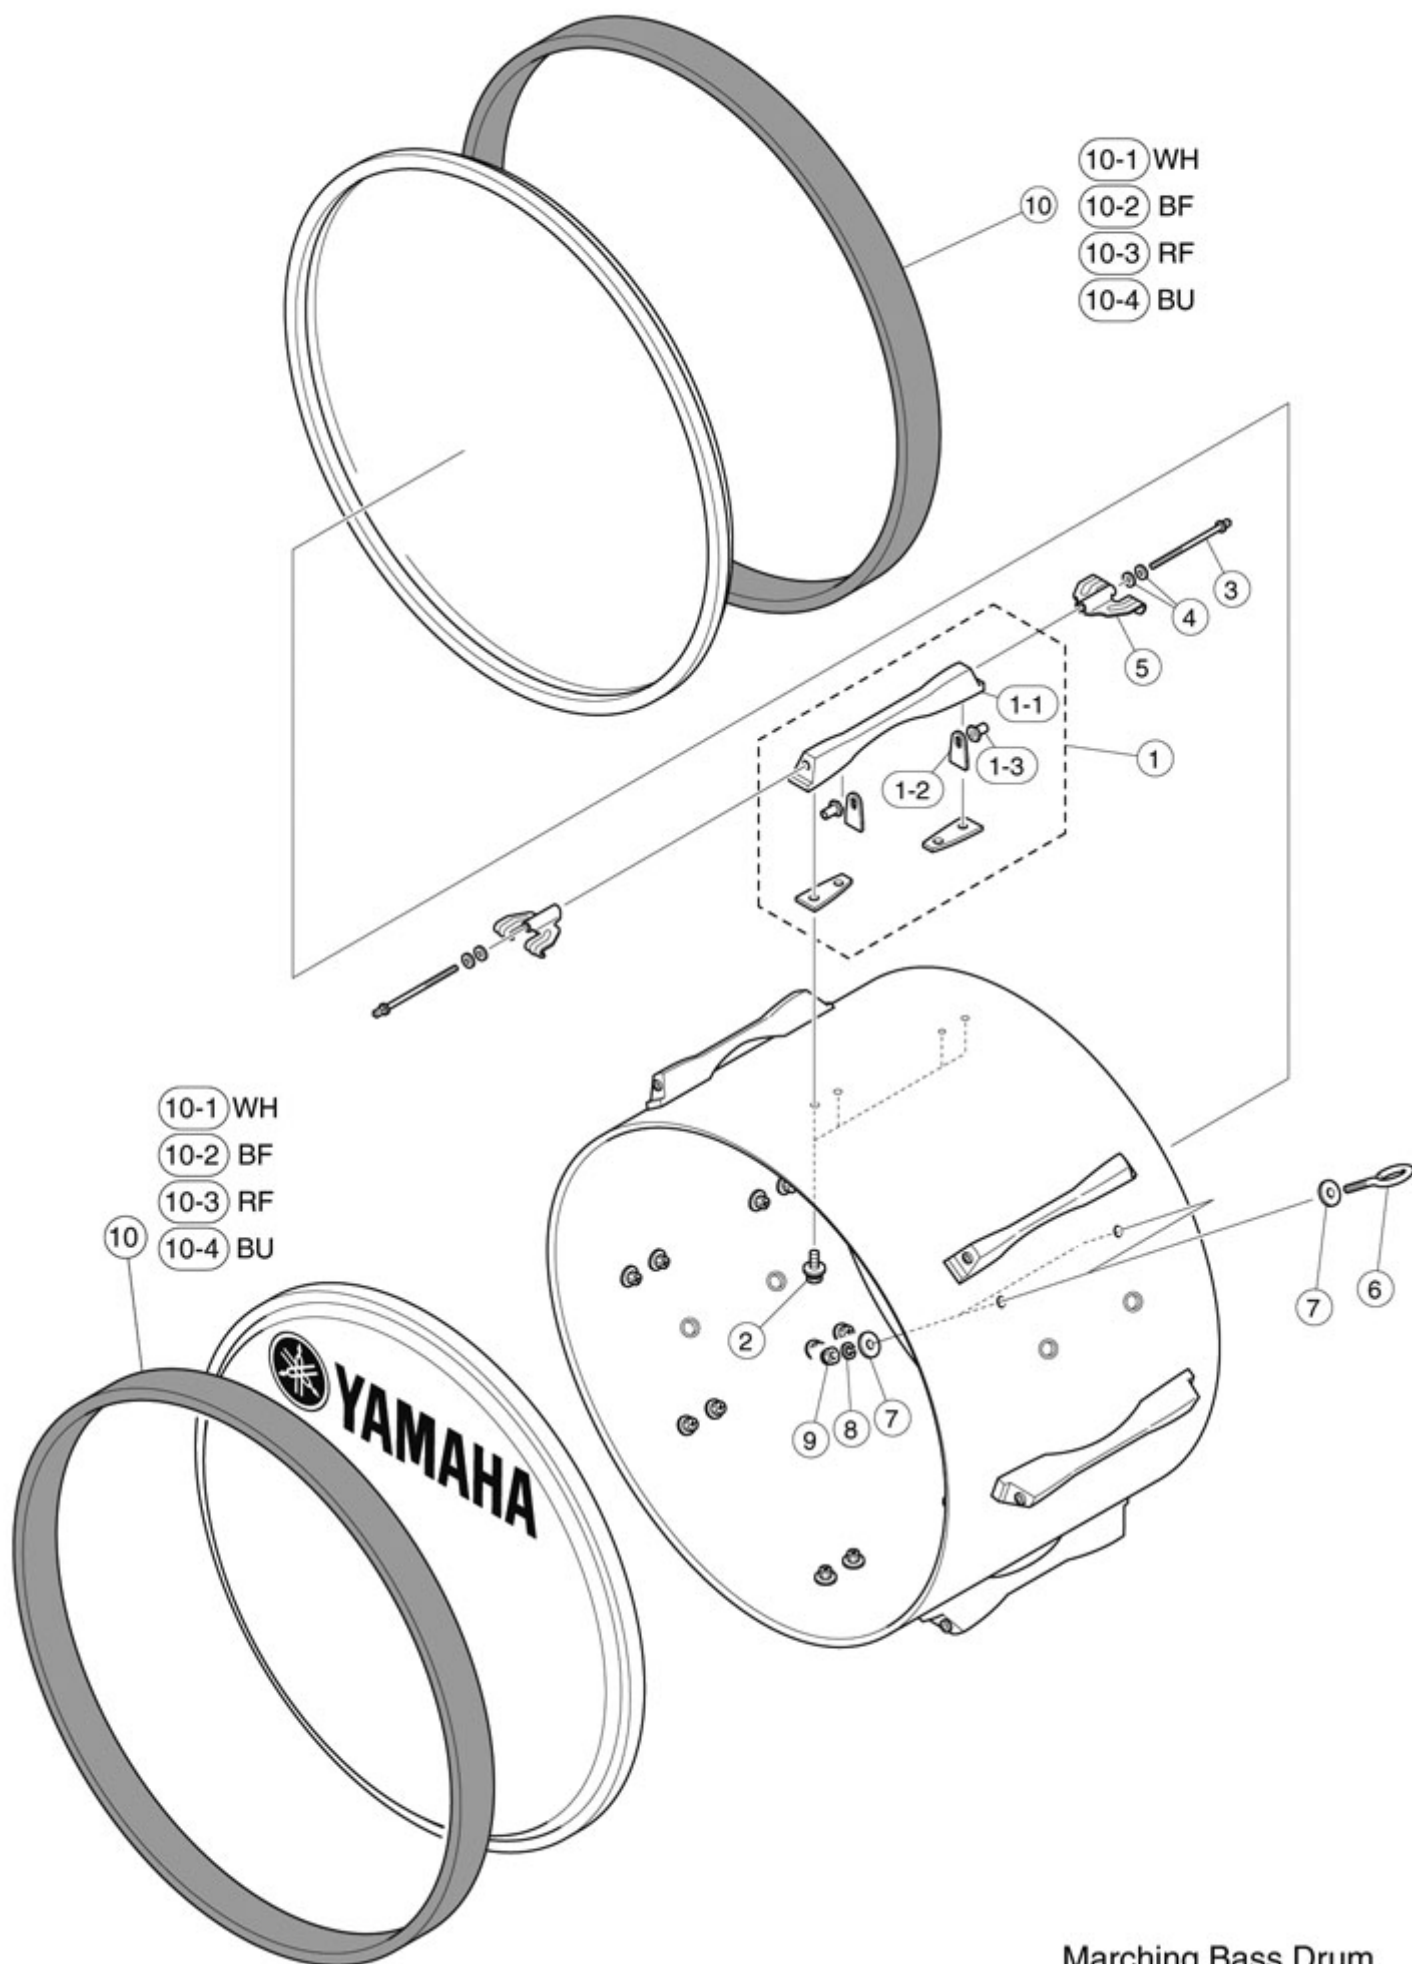

Model Name : MB-8322(U)

Marching Bass Drum