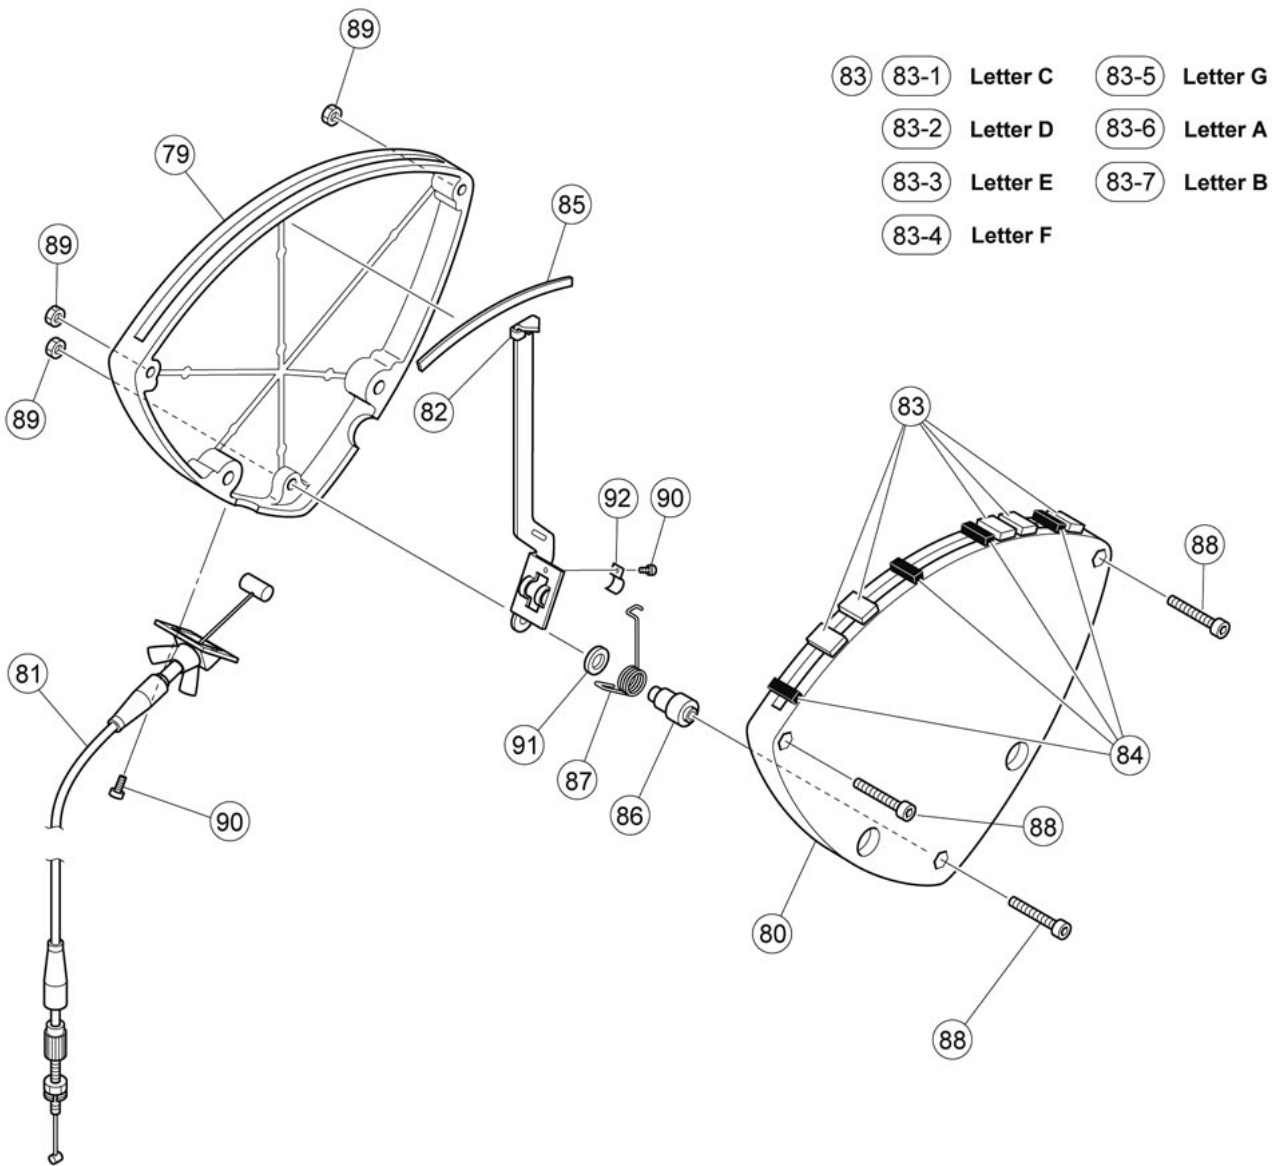

Model Name : TP-3329

Model Name : TP-3329

Ref No.	Parts No.(ChangeNo.)	English Name	Minimum Delivery	Accept order or not
1	W6695290	TIMPANI HEAD COVER 29" TP6029,4029	1 PC	
10	ZP344300	TNL ASSY 3300	1 PC	
11	ZH232100	SPACER T5	1 PC	
12	WG634300	FLAT WASHER M5.0X10X1 MFZN2B3 KP125	1 PC	
13	ZF184800	BOLT 5.0X12 MFZN2B3	1 PC	
14	ZF127600	TI MOUNT BASE K	1 PC	
15	ZK486200	BOLT 6.0X45 MFZN2B3	1 PC	
16	ZK494000	TI SPACER 3329	1 PC	
17	WF723600	PLAIN WASHER SMALL 6X11.5X0.8 MFZN2W3	1 PC	
18	WF578501	WASHER SPRING 6.0 MFZN2B3	1 ST	
19	WF558405	NUT HEX M6 #3	ST	
2	ZF111000	HOOP ASSY K6-29	1 PC	
20	ZK484400	TI ASSY 3329	1 PC	
21	ZF185100	BOLT 6.0X35 MFZN2B3	ST	
22	ZK515500	LEG BASE 3300	1 PC	
23	ZK515700	LEG PLATE 3300	1 PC	
24	ZP412900	WING SCREW 8X15 MFZN2B3	1 PC	
25	ZK515600	LEG CLUTCH 3300	1 PC	
26	ZK515800	LEG PIPE 3300	1 PC	
27	ZK515900	LEG CAP 3300	1 PC	
28	WT670500	WASHER SPRING 1/2 IN MFZN2W3	1 PC.	
29	ZK516000	CASTER HAMMER 916EAFR75	1 PC	
3	ZP546600	TUNING KEY K	1 PC	
30	WR123300	HEXAGON NUT 5 M5 MFZN2-B3	1 PC	
31	ZK485600	WIRE CAP 3300	1 PC	
32	ZK485100	TENSION ROD 3329	1 PC	
33	WF557400	NUT HEX M8 #1	1 PC	
34	ZK484600	SPIDER 3300	1 PC	
35	ZK486800	BASE 3300L	PC	
36	ZK486900	BASE COVER 3300	PC	
37	ZP345900	BANPON SJ5014	1 PC	
38	ZF184900	BOLT 4.0X12 MFZN2B3	1 PC	
39	WF556501	WASHER PLAIN 4.0X10X0.8 MFZN2B3	1 PC	
4	ZF126100	TUNING BOLT L95	1 PC	
40	ZK489800	SPRING BOLT 3300	1 PC	
41	ZK486100	BOLT 8.0X15 MFZN2B3	1 PC	
42	WG669601	WASHER PLAIN 8.0X16X1.2 MFZN2B3	1 PC	
43	ZK485400	END PLATE J	1 PC	
44	ZK486100	BOLT 8.0X15 MFZN2B3	1 PC	
45	ZP345800	FELT SHEET 35X14X4	1 PC	