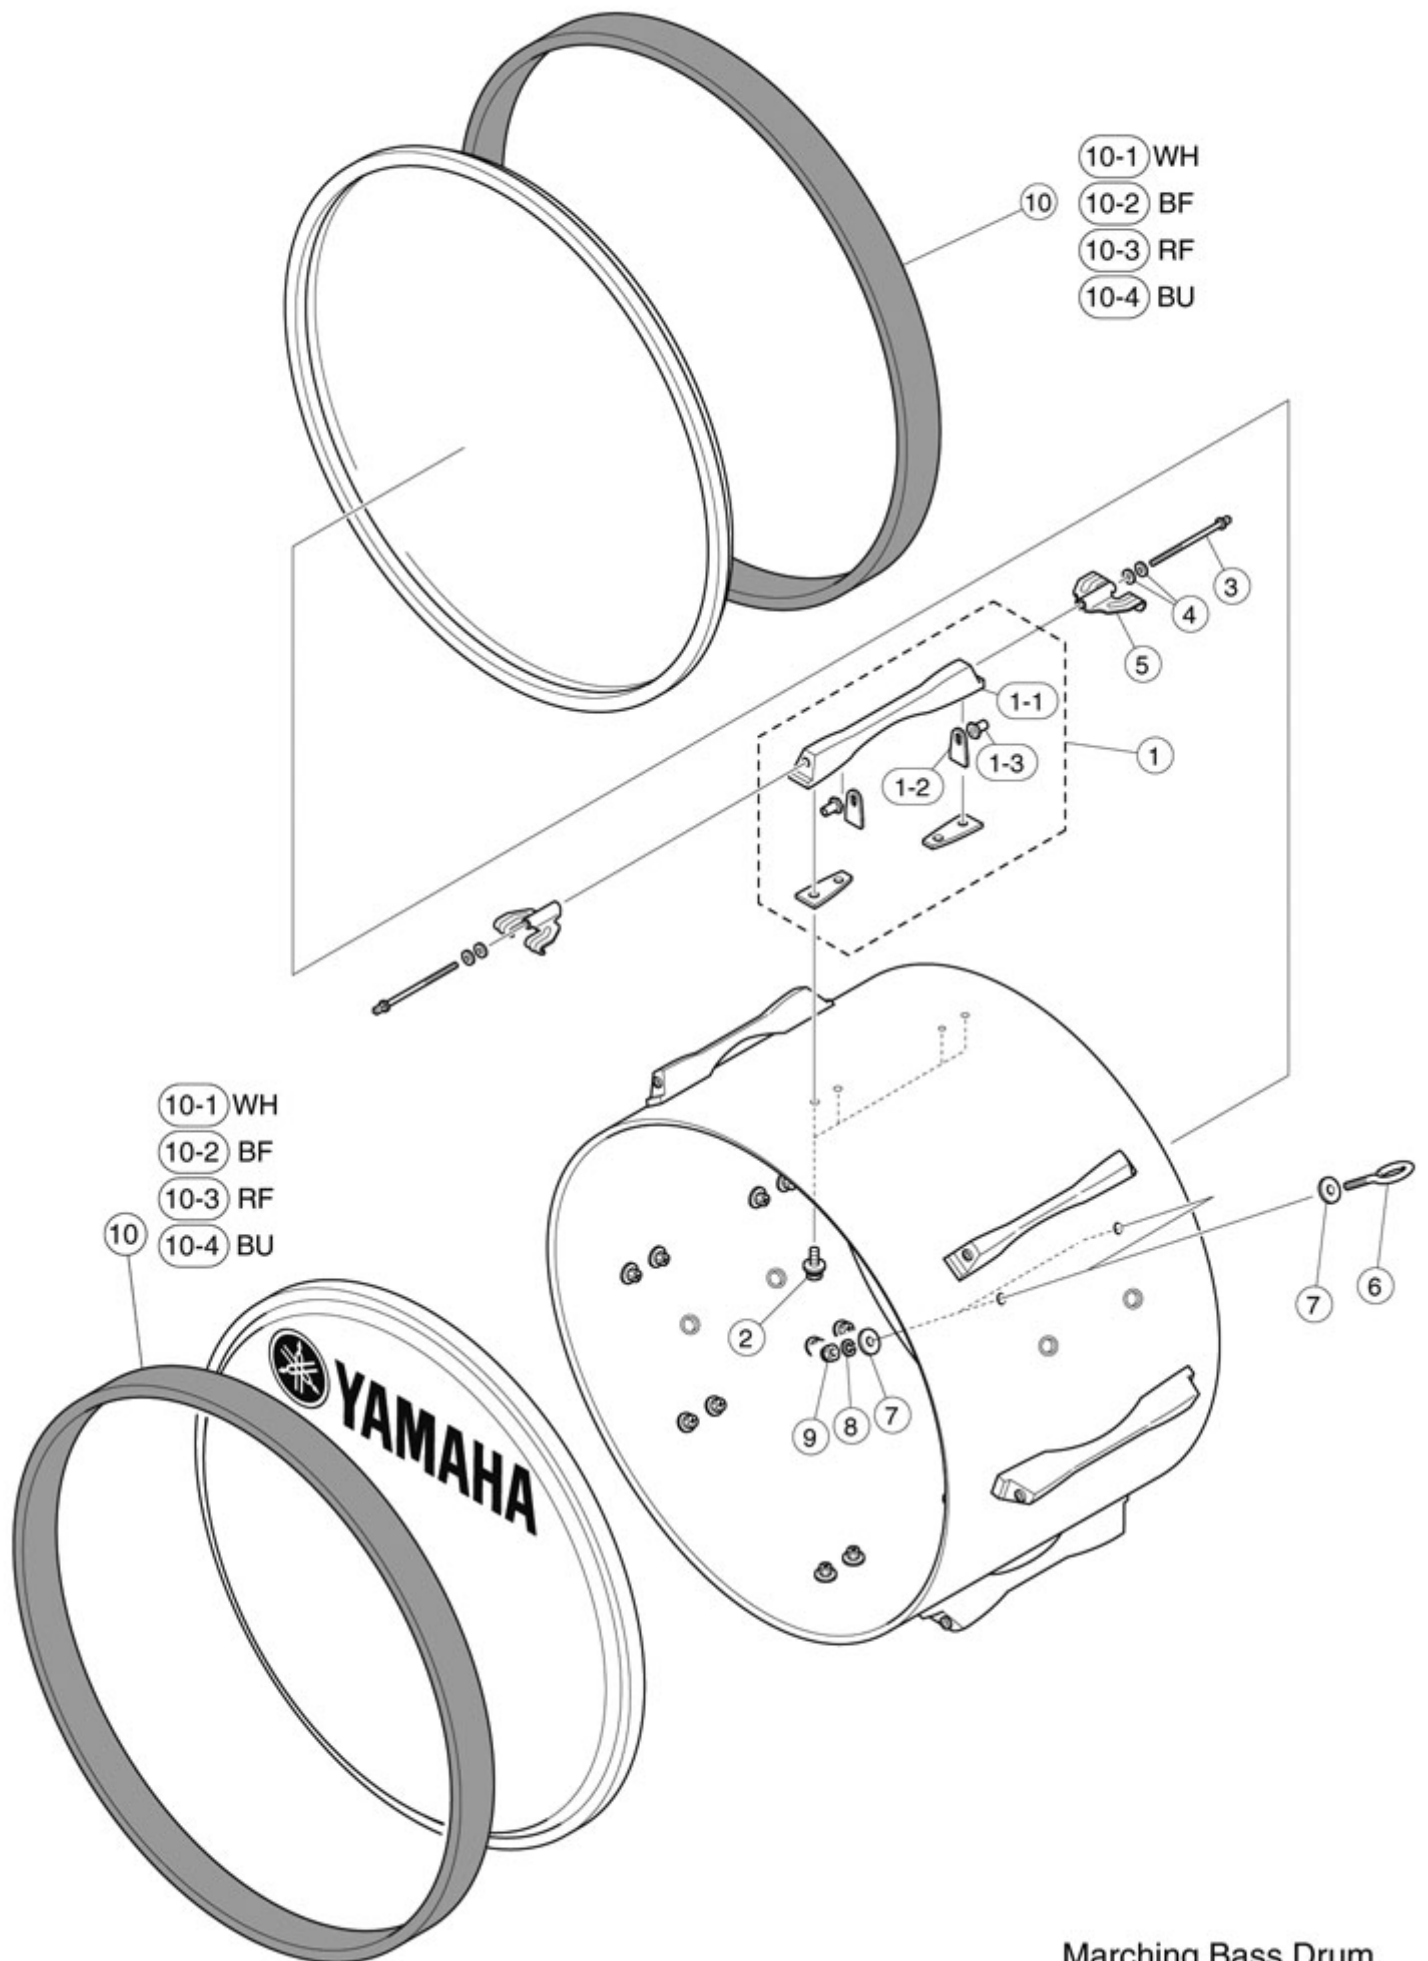

Model Name : MB-8320(U)

Marching Bass Drum