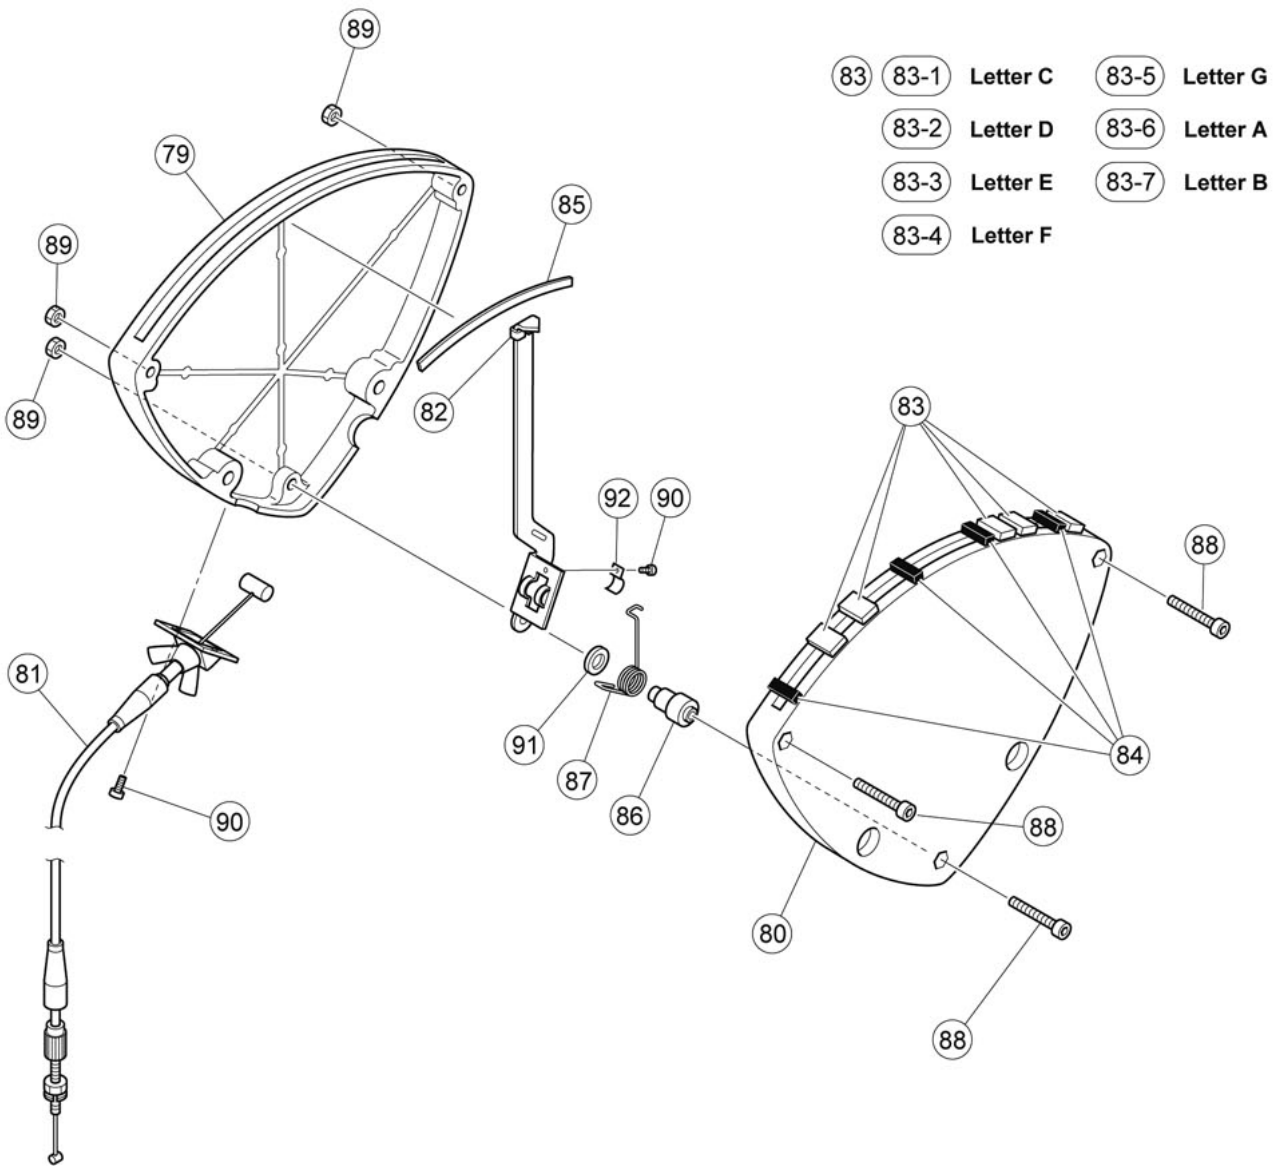

Model Name : TP-3323

Model Name : TP-3323

Ref No.	Parts No.(ChangeNo.)	English Name	Minimum Delivery	Accept order or not
1	W6695230	TIMPANI HEAD COVER 23" TP6023,4023	1 PC	
10	ZP344300	TNL ASSY 3300	1 PC	
11	ZH232100	SPACER T5	1 PC	
12	WG634300	FLAT WASHER M5.0X10X1 MFZN2B3 KP125	1 PC	
13	ZF184800	BOLT 5.0X12 MFZN2B3	1 PC	
14	ZF127600	TI MOUNT BASE K	1 PC	
15	ZK486200	BOLT 6.0X45 MFZN2B3	1 PC	
16	ZK493800	TI SPACER 3323	1 PC	
17	WF723600	PLAIN WASHER SMALL 6X11.5X0.8 MFZN2W3	1 PC	
18	WF578501	WASHER SPRING 6.0 MFZN2B3	1 ST	
19	WF558405	NUT HEX M6 #3	ST	
2	ZF110800	HOOP ASSY K6-23	1 PC	
20	ZK484200	TI ASSY 3323	1 PC	
21	ZF185100	BOLT 6.0X35 MFZN2B3	ST	
22	ZK515500	LEG BASE 3300	1 PC	
23	ZK515700	LEG PLATE 3300	1 PC	
24	ZP412900	WING SCREW 8X15 MFZN2B3	1 PC	
25	ZK515600	LEG CLUTCH 3300	1 PC	
26	ZK515800	LEG PIPE 3300	1 PC	
27	ZK515900	LEG CAP 3300	1 PC	
28	WT670500	WASHER SPRING 1/2 IN MFZN2W3	1 PC.	
29	ZK516000	CASTER HAMMER 916EAFR75	1 PC	
3	ZP546600	TUNING KEY K	1 PC	
30	WR123300	HEXAGON NUT 5 M5 MFZN2-B3	1 PC	
31	ZK485600	WIRE CAP 3300	1 PC	
32	ZK484900	TENSION ROD 3323	1 PC	
33	WF557400	NUT HEX M8 #1	1 PC	
34	ZK484600	SPIDER 3300	1 PC	
35	ZK486600	BASE 3300H	1 PC	
36	ZK486900	BASE COVER 3300	PC	
37	ZP345900	BANPON SJ5014	1 PC	
38	ZF184900	BOLT 4.0X12 MFZN2B3	1 PC	
39	WF556501	WASHER PLAIN 4.0X10X0.8 MFZN2B3	1 PC	
4	ZF126100	TUNING BOLT L95	1 PC	
40	ZK489800	SPRING BOLT 3300	1 PC	
41	ZK486100	BOLT 8.0X15 MFZN2B3	1 PC	
42	WG669601	WASHER PLAIN 8.0X16X1.2 MFZN2B3	1 PC	
43	ZK485400	END PLATE J	1 PC	
44	ZK486100	BOLT 8.0X15 MFZN2B3	1 PC	
45	ZP345800	FELT SHEET 35X14X4	1 PC	