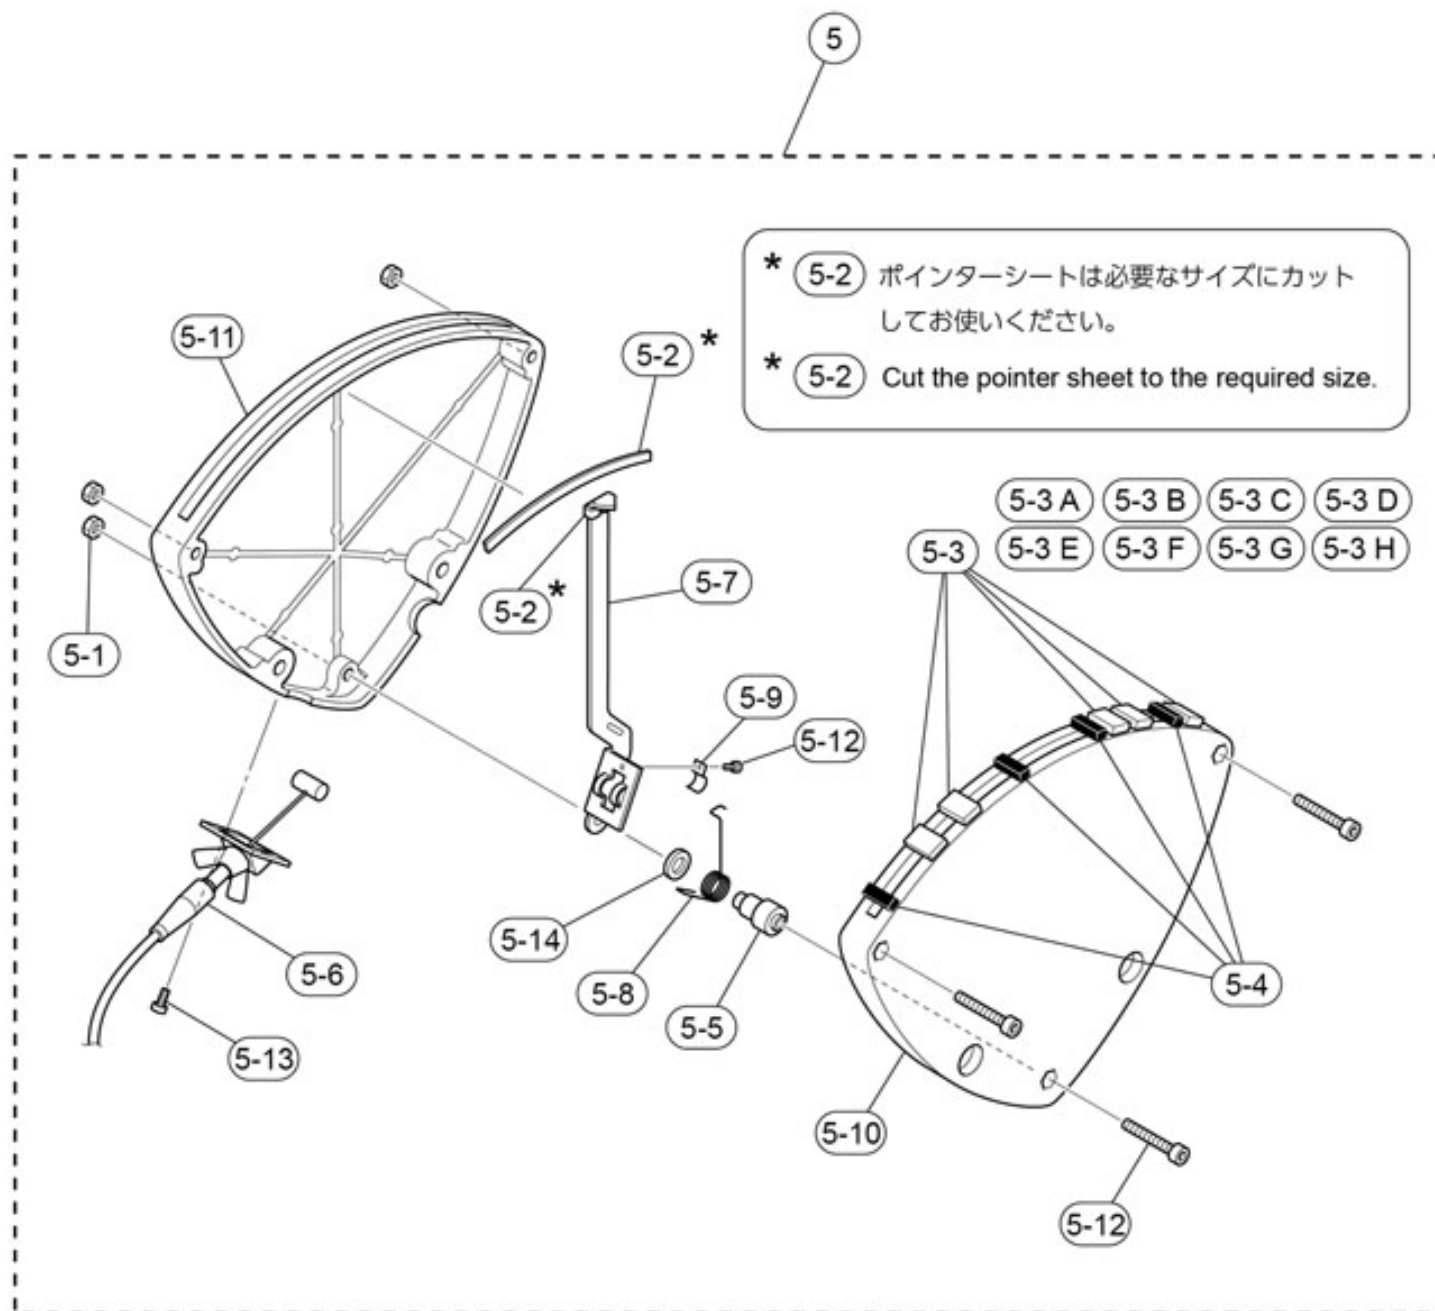

27

ヘッドカバー
Head Cover

* 21 リングシートは1本約1mです。
ティンパニのサイズ毎に以下の本数
が必要です。
・20", 23": 2本 ・24" - 32": 3本

* 21 Each ring sheet is about 1
meter in length. The number of
rings required for each size of
timpani is as follows.
・20", 23": x2 ・24" - 32": x3

Model Name : TP-6323R

Ref No.	Parts No.(ChangeNo.)	English Name	Minimum Delivery	Accept order or not
4-22	ZF124200	COLLAR K	1 PC	
4-23	ZF124300	SPRING BOLT	1 PC	
4-24	ZF126600	BASE K6	1 PC	
4-25	ZF126800	PEDAL K	1 PC	
4-26	ZF184600	BOLT 6.0X15 MFZN2W3	1 PC	
4-27	ZF184800	BOLT 5.0X12 MFZN2B3	1 PC	
4-28	ZF184900	BOLT 4.0X12 MFZN2B3	1 PC	
4-29	ZF187000	E RING 6.0 SUS	1 PC	
4-3	WF628200	WASHER SPRING #2 8.0 MFZN2W3	1 PC	
4-31	ZH157500	BUSH HPF-1010	1 PC	
4-32	ZJ298000	TOP COVER K	1 PC	
4-33	ZJ547100	SPRING SHAFT K	1 PC	
4-37	ZF109200	CASTER LOCK	1 PC	
4-38	ZT854800	END SPRING SR	1 PC	
4-39	ZF115100	PAC SPRING SAMINI NO.11-2821	1 ST	
4-4	WG634300	FLAT WASHER M5.0X10X1 MFZN2B3 KP125	1 PC	
4-40	ZF108900	PAC BRAKE	1 PC	
4-5	ZF108800	SPACER 8,14,12	1 PC	
4-6	ZF109200	CASTER LOCK	1 PC	
4-7	ZT854900	SPIDER ASSY K6SR	1 PC	
4-9	ZF122100	SPIDER K6	1 PC	
5	ZF113000	TI ASSY K23	1 PC	
5-1	WF557500	HEXAGONAL NUT M4 #1 DGC1B	1 PC	
5-10	ZF126900	TI CASE L	1 PC	
5-11	ZF127000	TI CASE R	1 PC	
5-12	ZF185000	BOLT 4.0X28 MFZN2B3	1 PC	
5-13	ZF186600	SCREW MACHINE WPAN 3.0X6 MFZN2B3	1 PC	
5-14	ZF109100	POM WASHER 6.2,12,T1	1 PC	
5-2	ZF108600	POINTER SHEET W4XL18XT1	1 PC	
5-3 A	ZT805100	NOTE R A	1 PC	
5-3 B	ZT805200	NOTE R B	1 PC	
5-3 C	ZT805300	NOTE R C	1 PC	
5-3 D	ZT805400	NOTE R D	1 PC	
5-3 E	ZT805400	NOTE R D	1 PC	
5-3 F	ZT805500	NOTE R E	1 PC	
5-3 G	ZT805700	NOTE R G	1 PC	
5-3 H	ZT805800	NOTE R H	1 PC	
5-4	ZT805900	NOTE R #	1 PC	
5-5	ZF110200	POINTER AXIS	1 PC	
5-6	ZF115700	WIRE ASSY K23 YAMATO	1 PC	Discontinued.