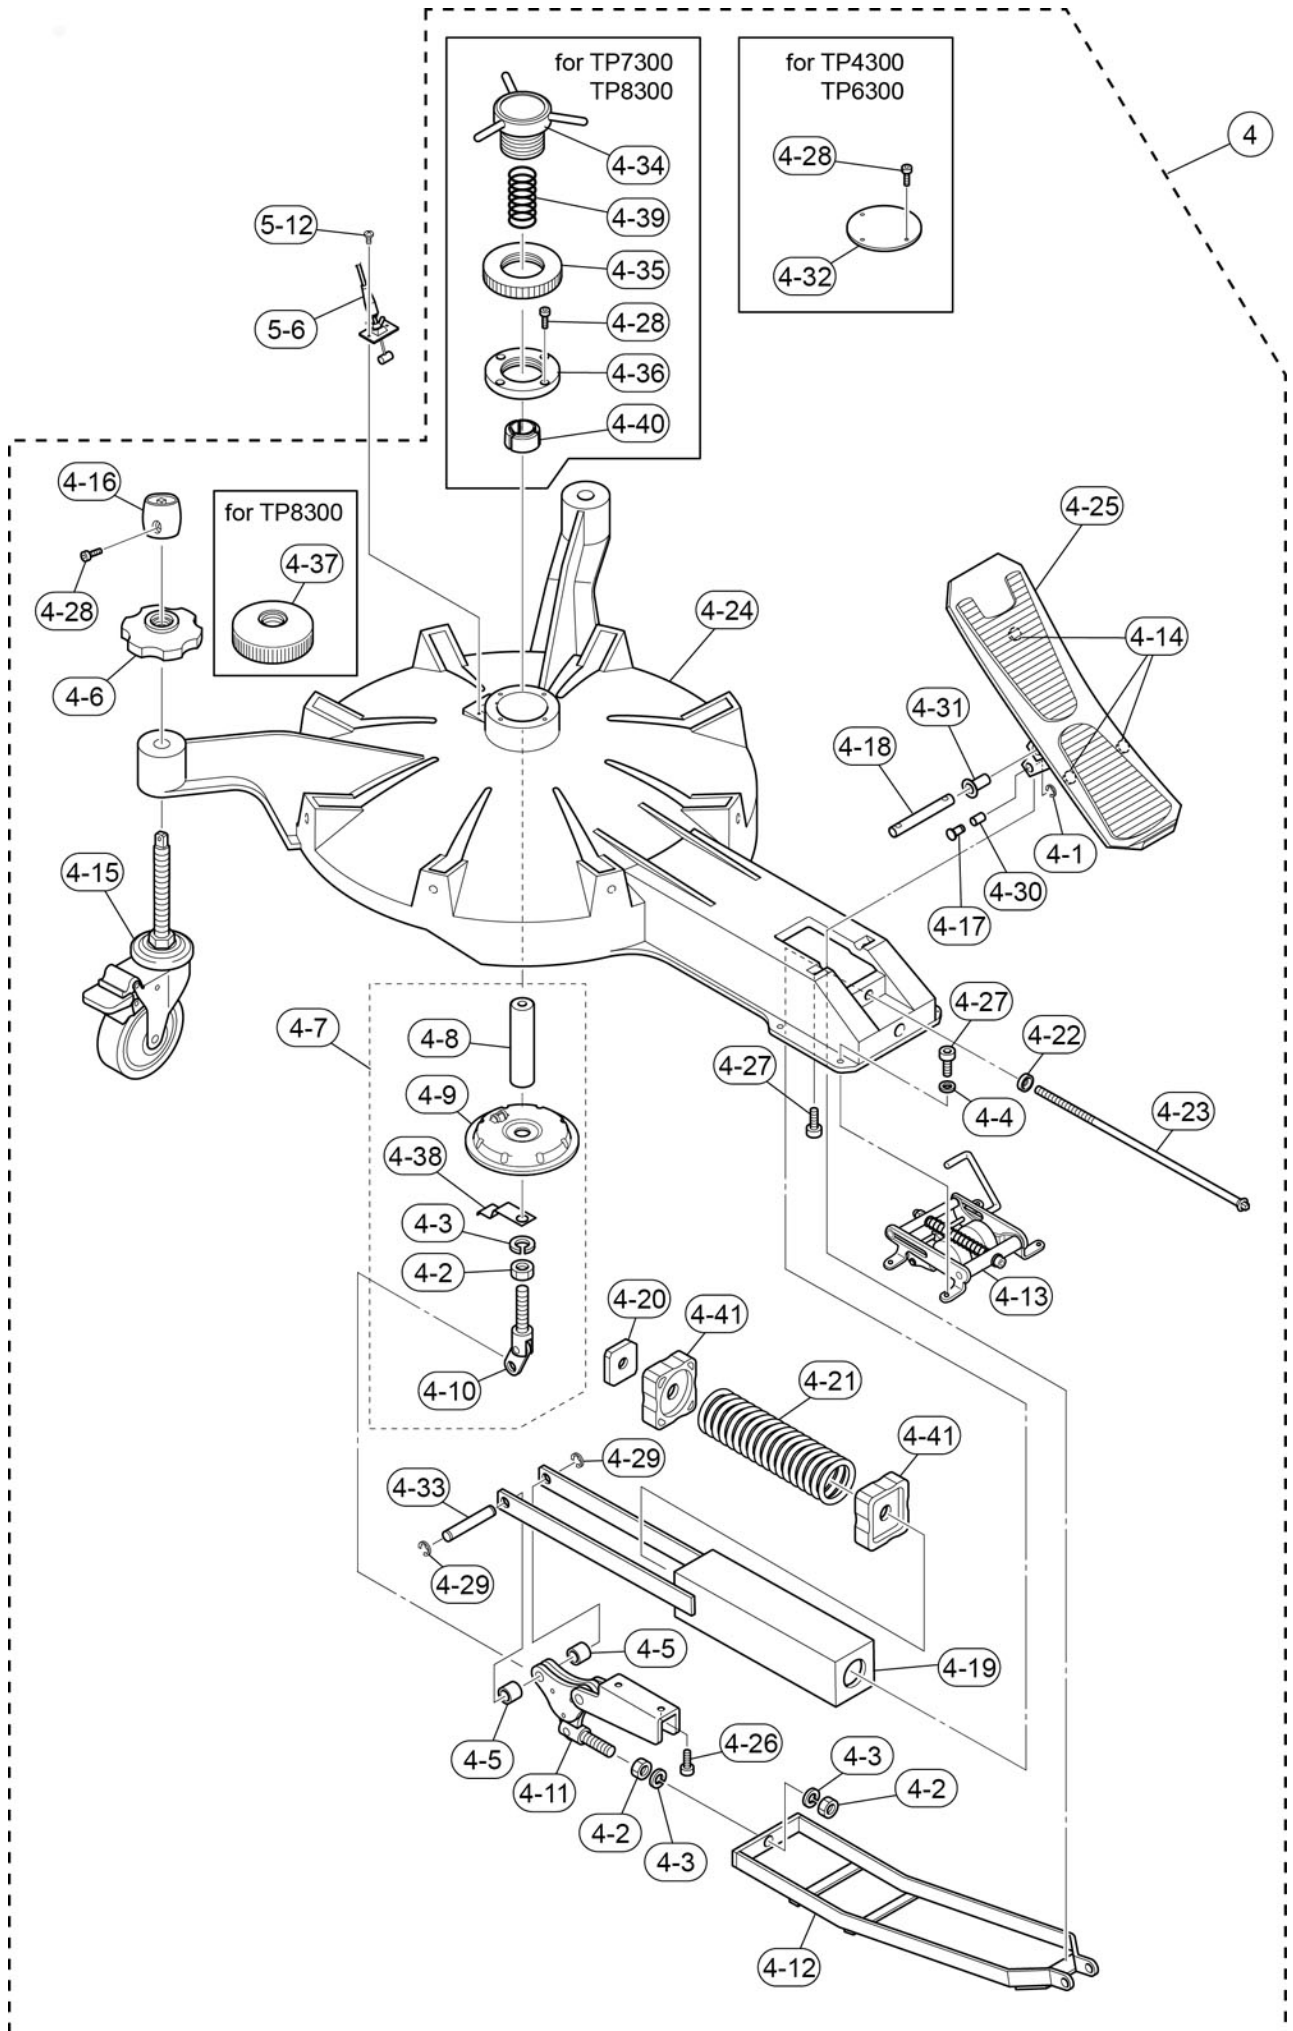

27

ヘッドカバー
Head Cover

* 21 リングシートは1本約1mです。
ティンパニのサイズ毎に以下の本数
が必要です。
・20", 23": 2本 ・24" - 32": 3本

* 21 Each ring sheet is about 1
meter in length. The number of
rings required for each size of
timpani is as follows.
・20", 23": x2 ・24" - 32": x3

Model Name : TP-6323R

Ref No.	Parts No.(ChangeNo.)	English Name	Minimum Delivery	Accept order or not
4-22	ZF124200	COLLAR K	1 PC	
4-23	ZF124300	SPRING BOLT	1 PC	
4-24	ZF126600	BASE K6	1 PC	
4-25	ZF126800	PEDAL K	1 PC	
4-26	ZF184600	BOLT 6.0X15 MFZN2W3	1 PC	
4-27	ZF184800	BOLT 5.0X12 MFZN2B3	1 PC	
4-28	ZF184900	BOLT 4.0X12 MFZN2B3	1 PC	
4-29	ZF187000	E RING 6.0 SUS	1 PC	
4-3	WF628200	WASHER SPRING #2 8.0 MFZN2W3	1 PC	
4-31	ZH157500	BUSH HPF-1010	1 PC	
4-32	ZJ298000	TOP COVER K	1 PC	
4-33	ZJ547100	SPRING SHAFT K	1 PC	
4-37	ZF109200	CASTER LOCK	1 PC	
4-38	ZT854800	END SPRING SR	1 PC	
4-39	ZF115100	PAC SPRING SAMINI NO.11-2821	1 ST	
4-4	WG634300	FLAT WASHER M5.0X10X1 MFZN2B3 KP125	1 PC	
4-40	ZF108900	PAC BRAKE	1 PC	
4-5	ZF108800	SPACER 8,14,12	1 PC	
4-6	ZF109200	CASTER LOCK	1 PC	
4-7	ZT854900	SPIDER ASSY K6SR	1 PC	
4-9	ZF122100	SPIDER K6	1 PC	
5	ZF113000	TI ASSY K23	1 PC	
5-1	WF557500	HEXAGONAL NUT M4 #1 DGC1B	1 PC	
5-10	ZF126900	TI CASE L	1 PC	
5-11	ZF127000	TI CASE R	1 PC	
5-12	ZF185000	BOLT 4.0X28 MFZN2B3	1 PC	
5-13	ZF186600	SCREW MACHINE WPAN 3.0X6 MFZN2B3	1 PC	
5-14	ZF109100	POM WASHER 6.2,12,T1	1 PC	
5-2	ZF108600	POINTER SHEET W4XL18XT1	1 PC	
5-3 A	ZT805100	NOTE R A	1 PC	
5-3 B	ZT805200	NOTE R B	1 PC	
5-3 C	ZT805300	NOTE R C	1 PC	
5-3 D	ZT805400	NOTE R D	1 PC	
5-3 E	ZT805400	NOTE R D	1 PC	
5-3 F	ZT805500	NOTE R E	1 PC	
5-3 G	ZT805700	NOTE R G	1 PC	
5-3 H	ZT805800	NOTE R H	1 PC	
5-4	ZT805900	NOTE R #	1 PC	
5-5	ZF110200	POINTER AXIS	1 PC	
5-6	ZF115700	WIRE ASSY K23 YAMATO	1 PC	Discontinued.