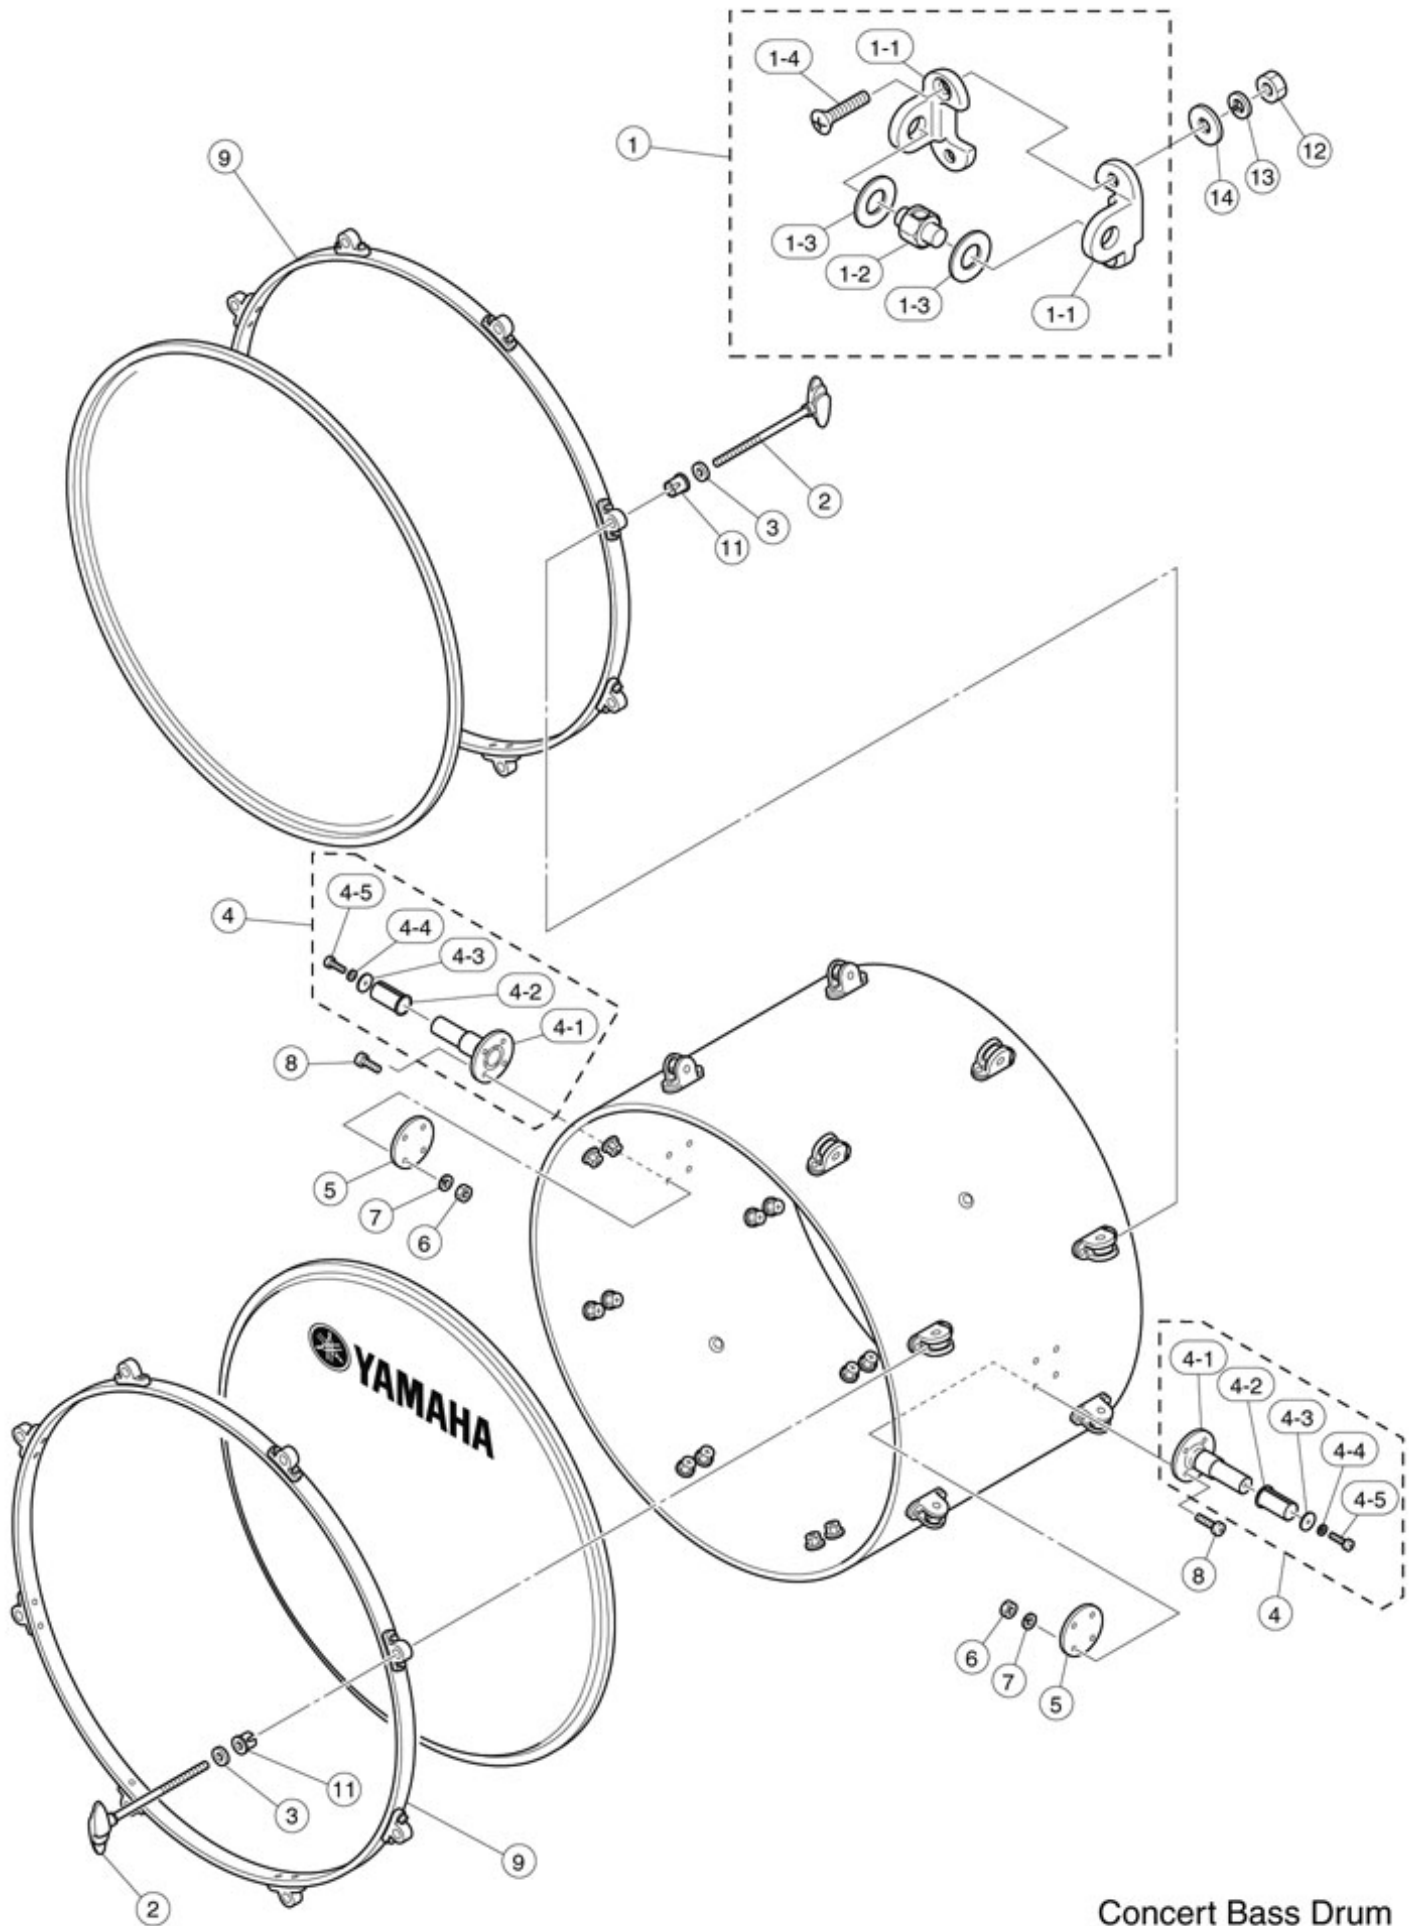

Model Name : CB-9036

Concert Bass Drum