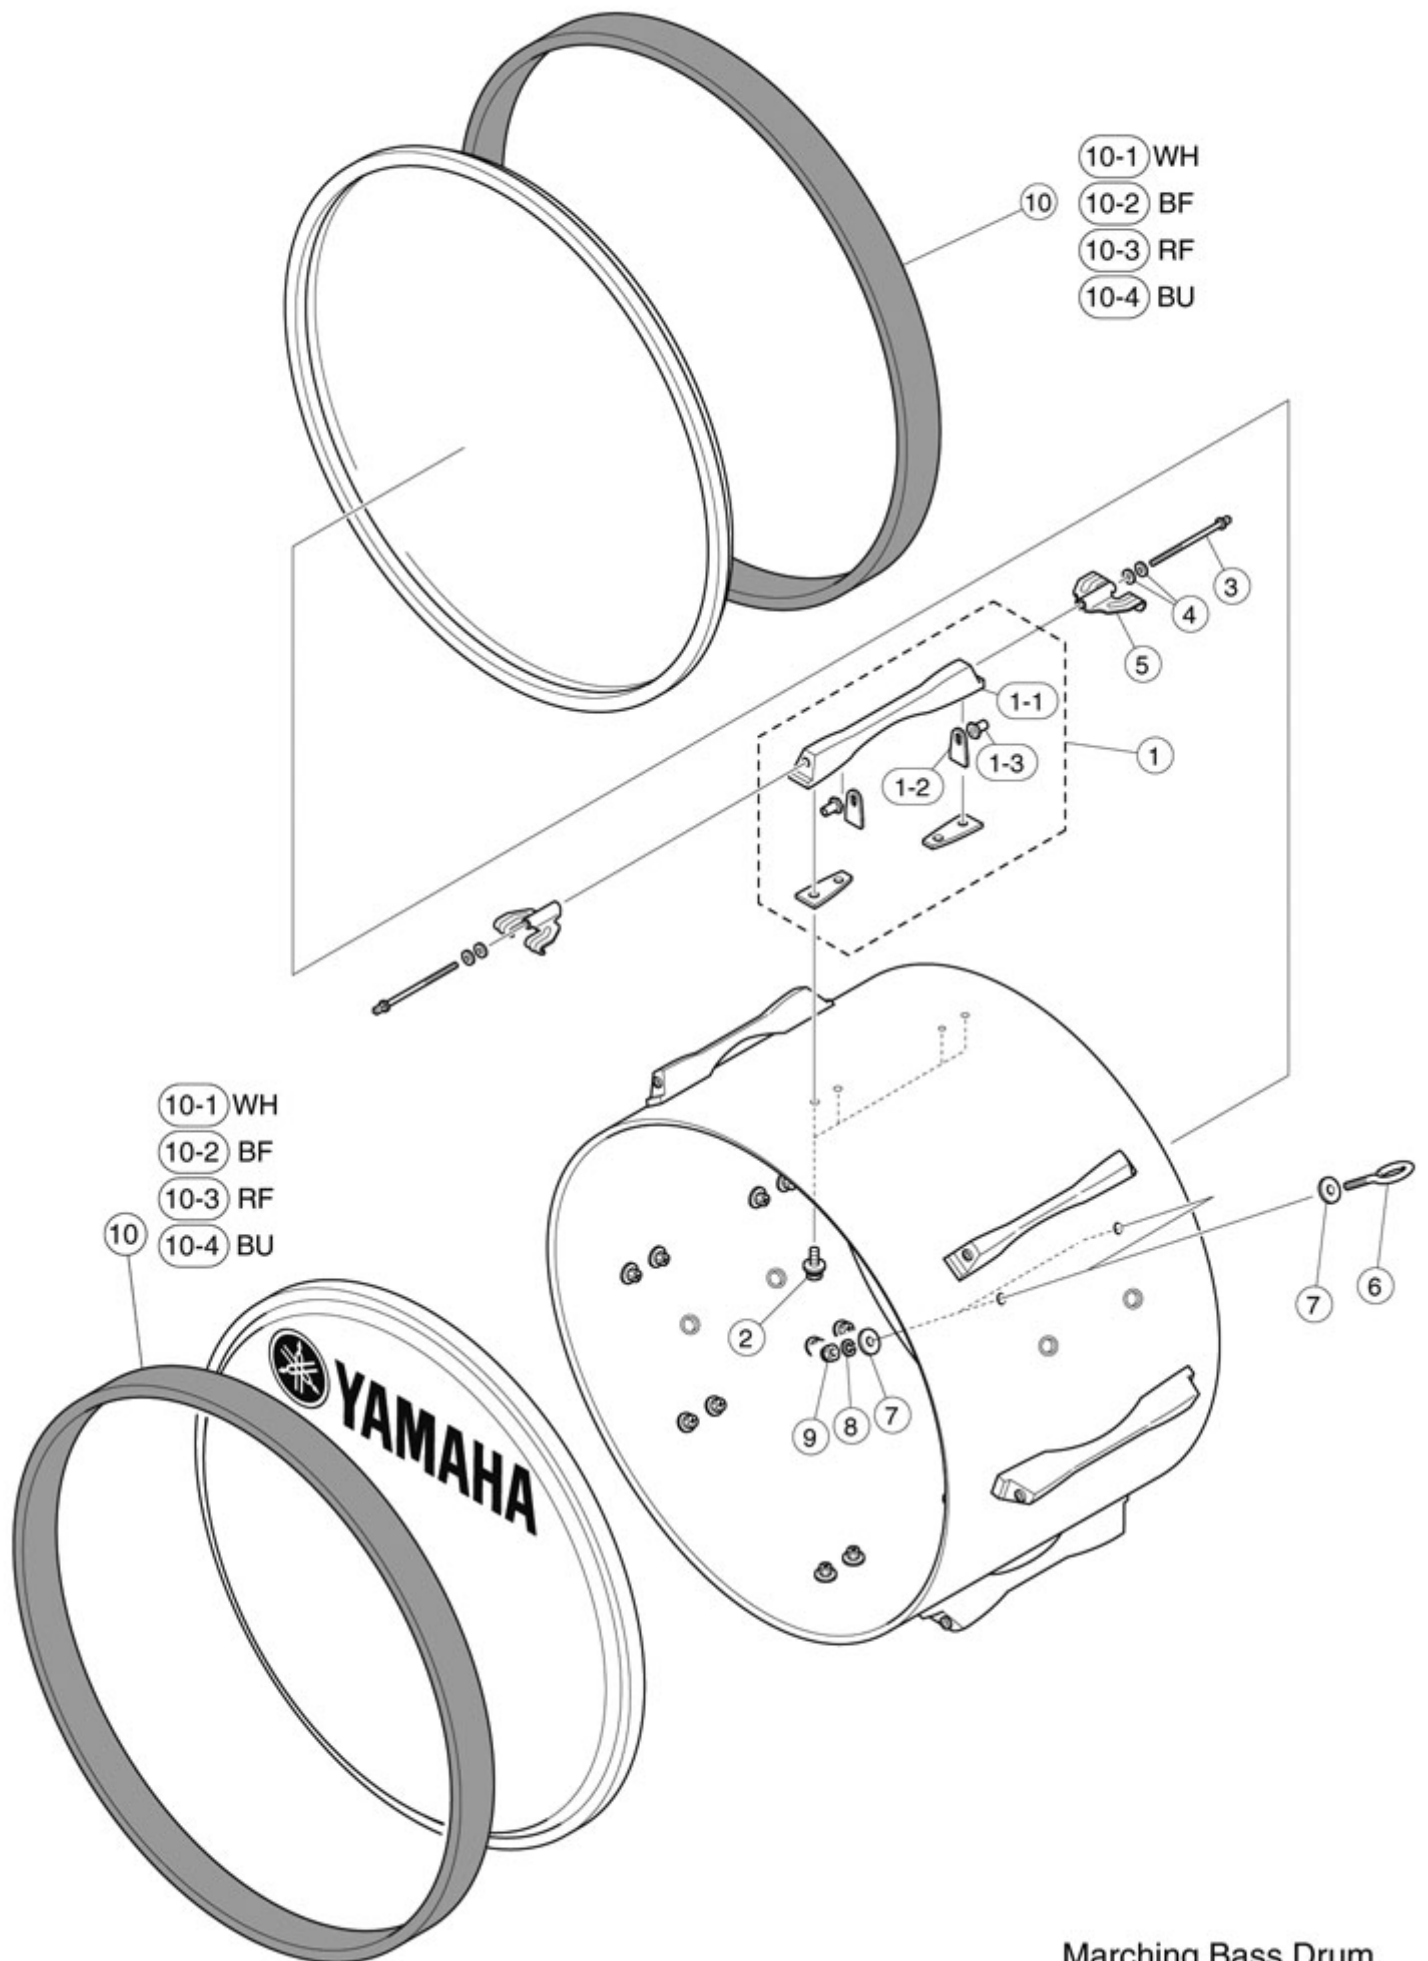

Model Name : MB-8332(U)

Marching Bass Drum