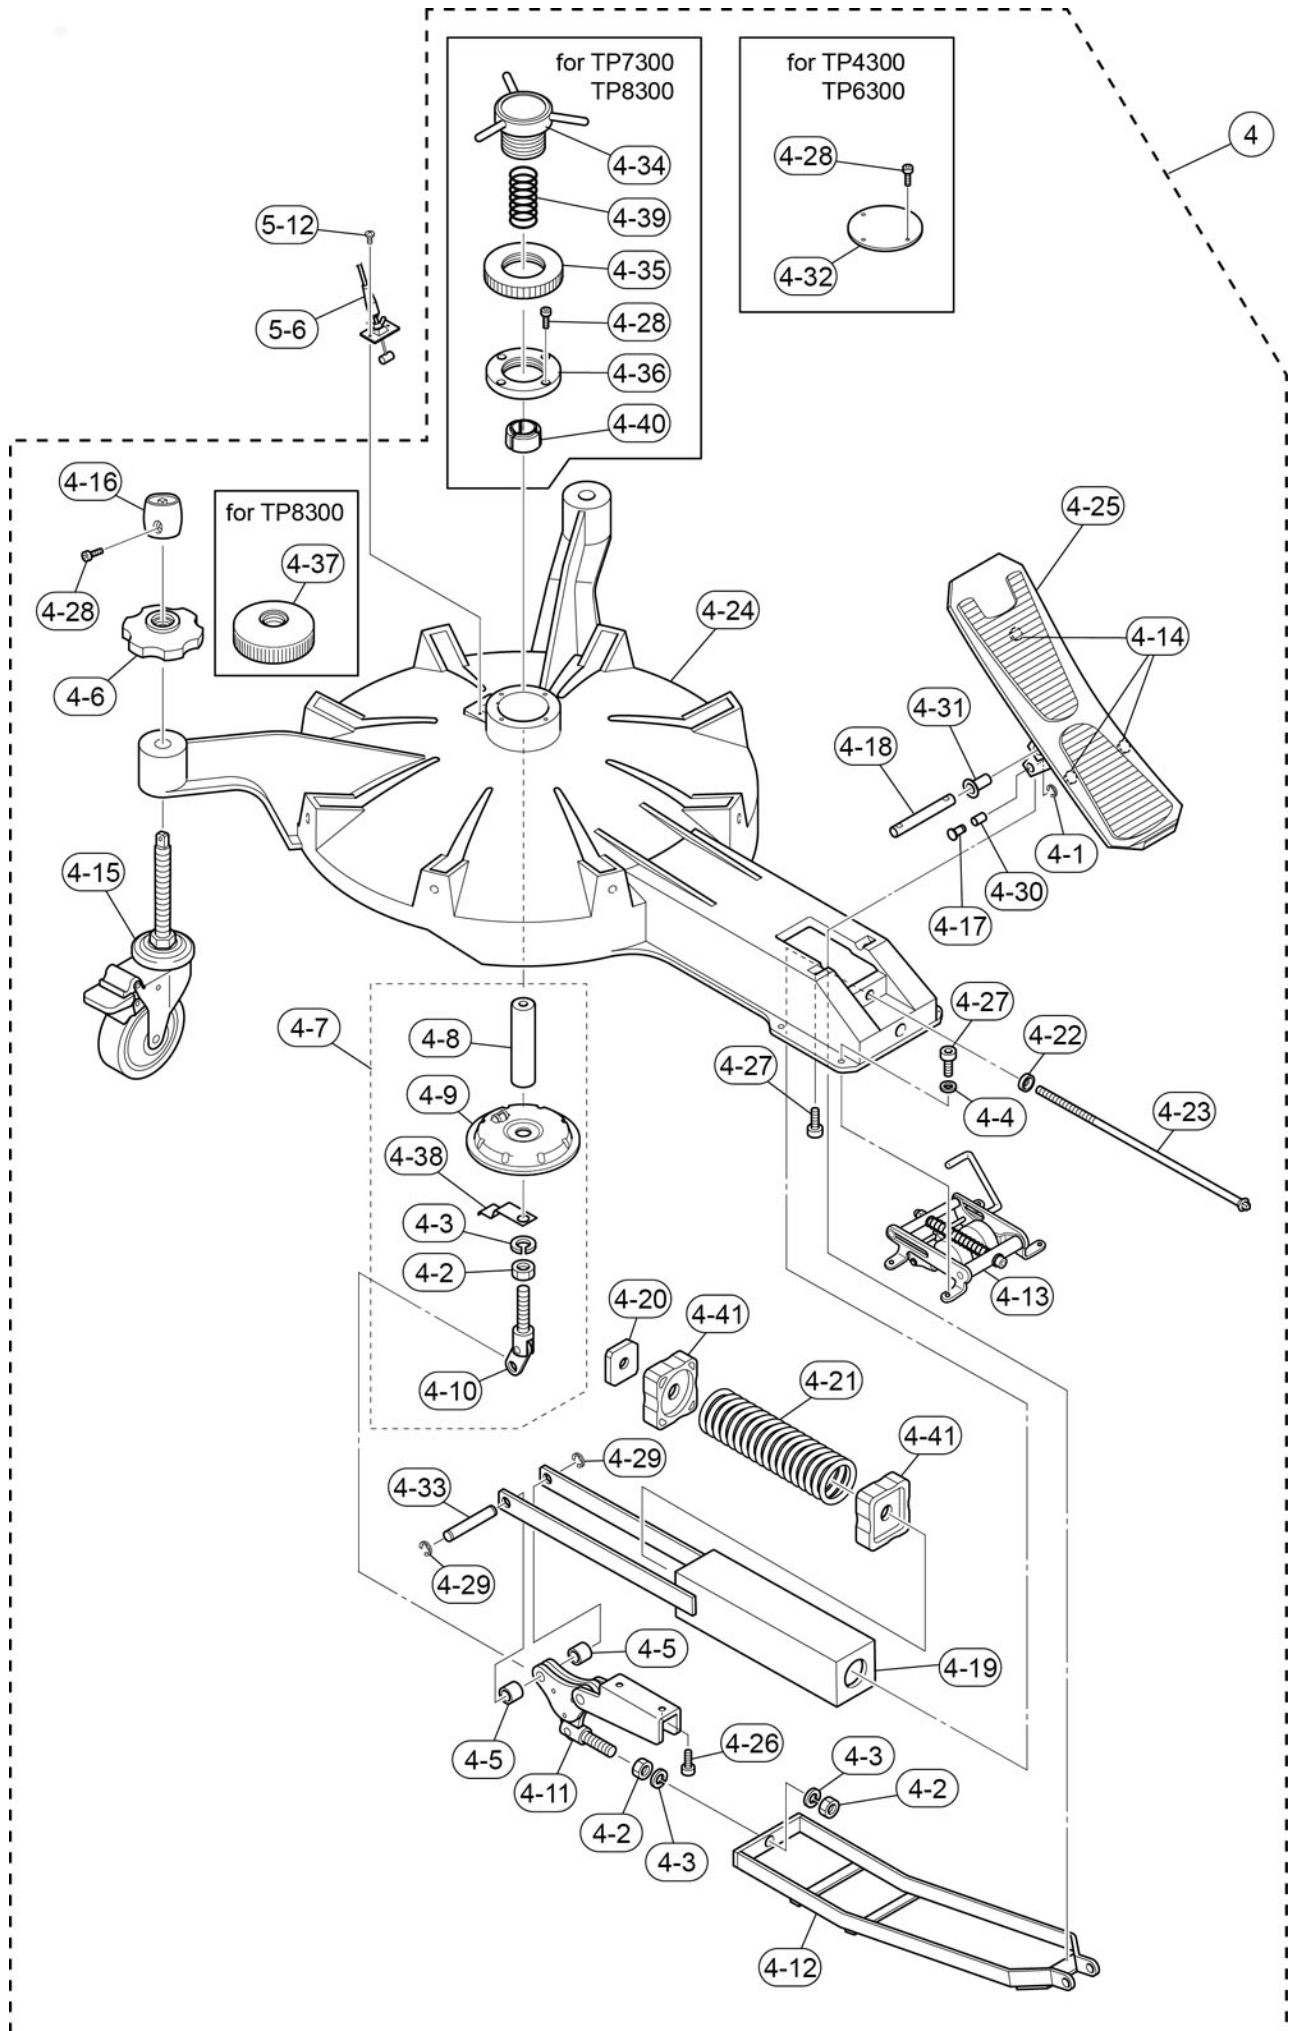

Model Name : TP-8324R

Model Name : TP-8324R

Ref No.	Parts No.(ChangeNo.)	English Name	Minimum Delivery	Accept order or not
4-21	ZX376000	SPRING 52-30150	1 PC	
4-22	ZF124200	COLLAR K	1 PC	
4-23	ZF124300	SPRING BOLT	1 PC	
4-24	ZF126700	BASE K8	1 PC	
4-25	ZF126800	PEDAL K	1 PC	
4-26	ZF184600	BOLT 6.0X15 MFZN2W3	1 PC	
4-27	ZF184800	BOLT 5.0X12 MFZN2B3	1 PC	
4-28	ZF184900	BOLT 4.0X12 MFZN2B3	1 PC	
4-29	ZF187000	E RING 6.0 SUS	1 PC	
4-3	WF628200	WASHER SPRING #2 8.0 MFZN2W3	1 PC	
4-31	ZH157500	BUSH HPF-1010	1 PC	
4-33	ZJ547100	SPRING SHAFT K	1 PC	
4-34	ZF124400	PAC KNOB	1 PC	
4-35	ZF124500	PAC LOCK	1 PC	
4-36	ZF124600	PAC NUT	1 PC	
4-37	ZM223400	CASTER LOCK 8300	1 PC	
4-38	ZT854800	END SPRING SR	1 PC	
4-39	ZF115100	PAC SPRING SAMINI NO.11-2821	1 ST	
4-4	WG634300	FLAT WASHER M5.0X10X1 MFZN2B3 KP125	1 PC	
4-40	ZF108900	PAC BRAKE	1 PC	
4-5	ZF108800	SPACER 8,14,12	1 PC	
4-7	ZJ297100	SPIDER ASSY K8L	1 PC	
4-9	ZF122200	SPIDER K8	1 PC	
5	ZU875700	TI ASSY K24R	PC.	Discontinued.
5-1	WF557500	HEXAGONAL NUT M4 #1 DGC1B	1 PC	
5-10	ZF126900	TI CASE L	1 PC	
5-11	ZF127000	TI CASE R	1 PC	
5-12	ZF185000	BOLT 4.0X28 MFZN2B3	1 PC	
5-13	ZF186600	SCREW MACHINE WPAN 3.0X6 MFZN2B3	1 PC	
5-14	ZF109100	POM WASHER 6.2,12,T1	1 PC	
5-2	ZF108600	POINTER SHEET W4XL18XT1	1 PC	
5-3 A	ZT805100	NOTE R A	1 PC	
5-3 B	ZT805200	NOTE R B	1 PC	
5-3 C	ZT805300	NOTE R C	1 PC	
5-3 D	ZT805400	NOTE R D	1 PC	
5-3 E	ZT805500	NOTE R E	1 PC	
5-3 F	ZT805600	NOTE R F	1 PC	
5-3 G	ZT805700	NOTE R G	1 PC	
5-3 H	ZT805800	NOTE R H	1 PC	
5-4	ZT805900	NOTE R #	1 PC	