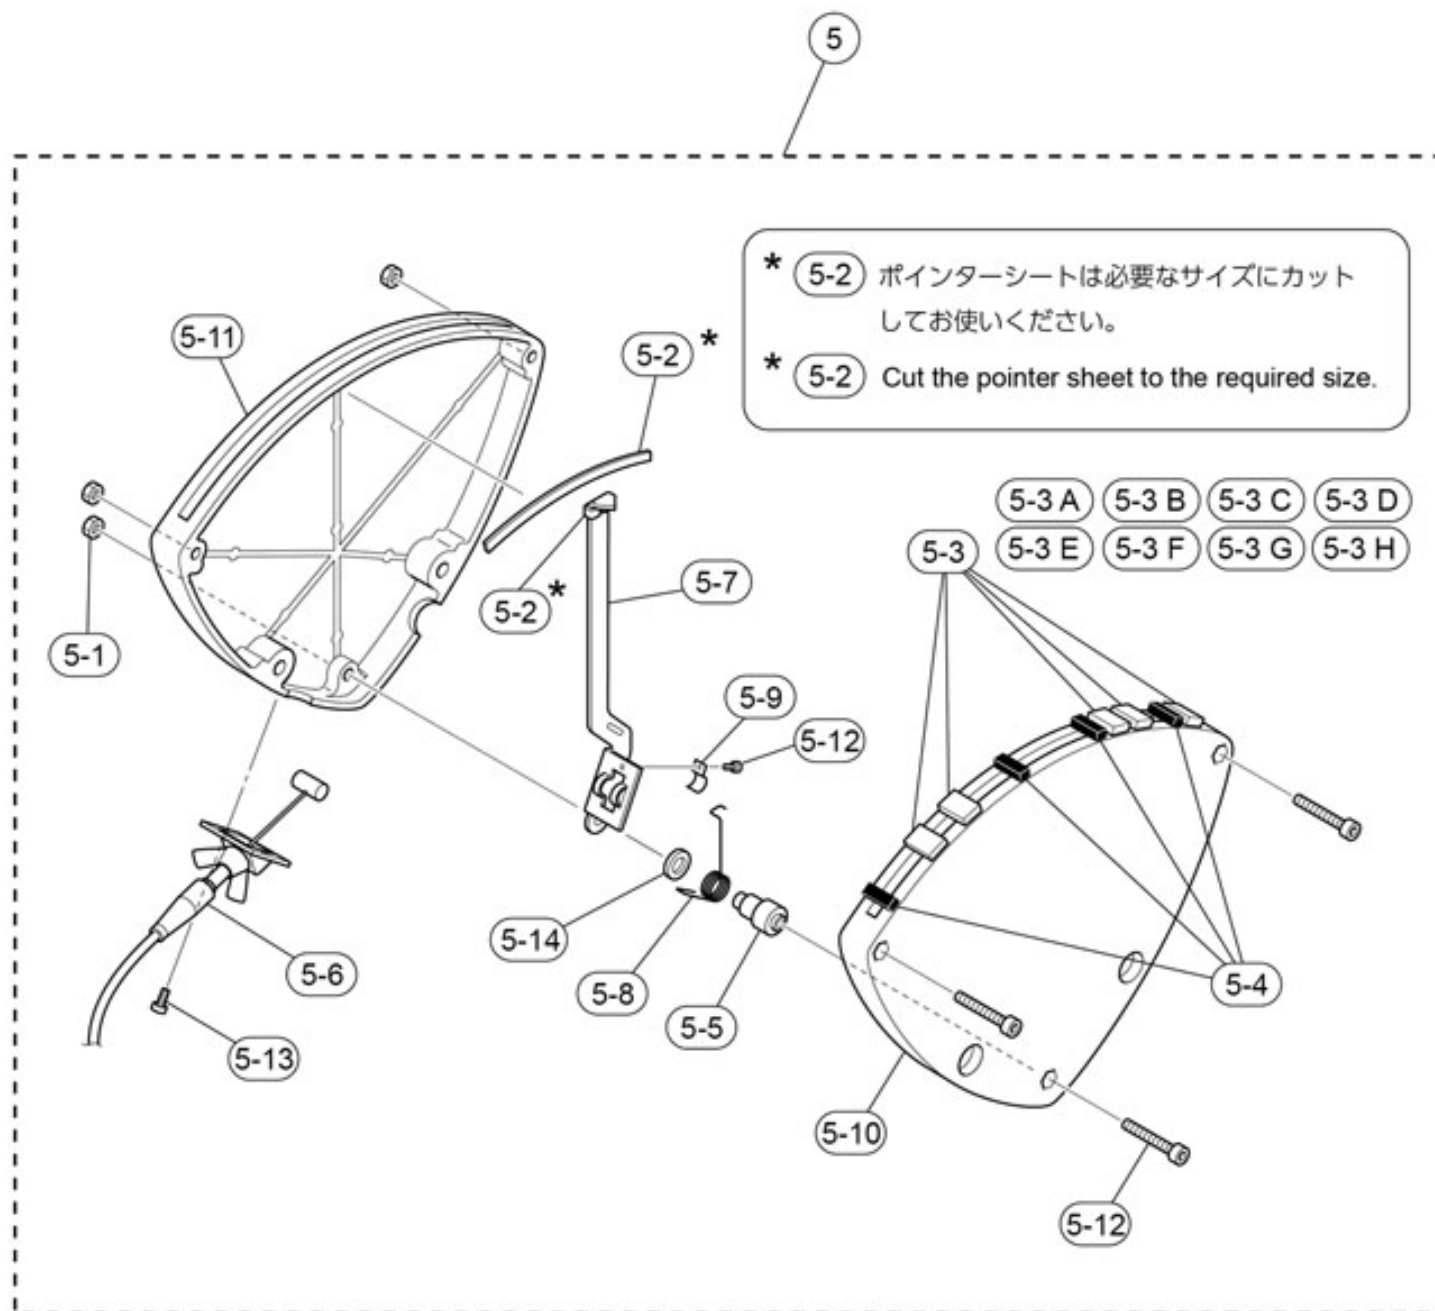

Model Name : TP-8324R

Model Name : TP-8324R

Ref No.	Parts No.(ChangeNo.)	English Name	Minimum Delivery	Accept order or not
4-21	ZX376000	SPRING 52-30150	1 PC	
4-22	ZF124200	COLLAR K	1 PC	
4-23	ZF124300	SPRING BOLT	1 PC	
4-24	ZF126700	BASE K8	1 PC	
4-25	ZF126800	PEDAL K	1 PC	
4-26	ZF184600	BOLT 6.0X15 MFZN2W3	1 PC	
4-27	ZF184800	BOLT 5.0X12 MFZN2B3	1 PC	
4-28	ZF184900	BOLT 4.0X12 MFZN2B3	1 PC	
4-29	ZF187000	E RING 6.0 SUS	1 PC	
4-3	WF628200	WASHER SPRING #2 8.0 MFZN2W3	1 PC	
4-31	ZH157500	BUSH HPF-1010	1 PC	
4-33	ZJ547100	SPRING SHAFT K	1 PC	
4-34	ZF124400	PAC KNOB	1 PC	
4-35	ZF124500	PAC LOCK	1 PC	
4-36	ZF124600	PAC NUT	1 PC	
4-37	ZM223400	CASTER LOCK 8300	1 PC	
4-38	ZT854800	END SPRING SR	1 PC	
4-39	ZF115100	PAC SPRING SAMINI NO.11-2821	1 ST	
4-4	WG634300	FLAT WASHER M5.0X10X1 MFZN2B3 KP125	1 PC	
4-40	ZF108900	PAC BRAKE	1 PC	
4-5	ZF108800	SPACER 8,14,12	1 PC	
4-7	ZJ297100	SPIDER ASSY K8L	1 PC	
4-9	ZF122200	SPIDER K8	1 PC	
5	ZU875700	TI ASSY K24R	PC.	Discontinued.
5-1	WF557500	HEXAGONAL NUT M4 #1 DGC1B	1 PC	
5-10	ZF126900	TI CASE L	1 PC	
5-11	ZF127000	TI CASE R	1 PC	
5-12	ZF185000	BOLT 4.0X28 MFZN2B3	1 PC	
5-13	ZF186600	SCREW MACHINE WPAN 3.0X6 MFZN2B3	1 PC	
5-14	ZF109100	POM WASHER 6.2,12,T1	1 PC	
5-2	ZF108600	POINTER SHEET W4XL18XT1	1 PC	
5-3 A	ZT805100	NOTE R A	1 PC	
5-3 B	ZT805200	NOTE R B	1 PC	
5-3 C	ZT805300	NOTE R C	1 PC	
5-3 D	ZT805400	NOTE R D	1 PC	
5-3 E	ZT805500	NOTE R E	1 PC	
5-3 F	ZT805600	NOTE R F	1 PC	
5-3 G	ZT805700	NOTE R G	1 PC	
5-3 H	ZT805800	NOTE R H	1 PC	
5-4	ZT805900	NOTE R #	1 PC	