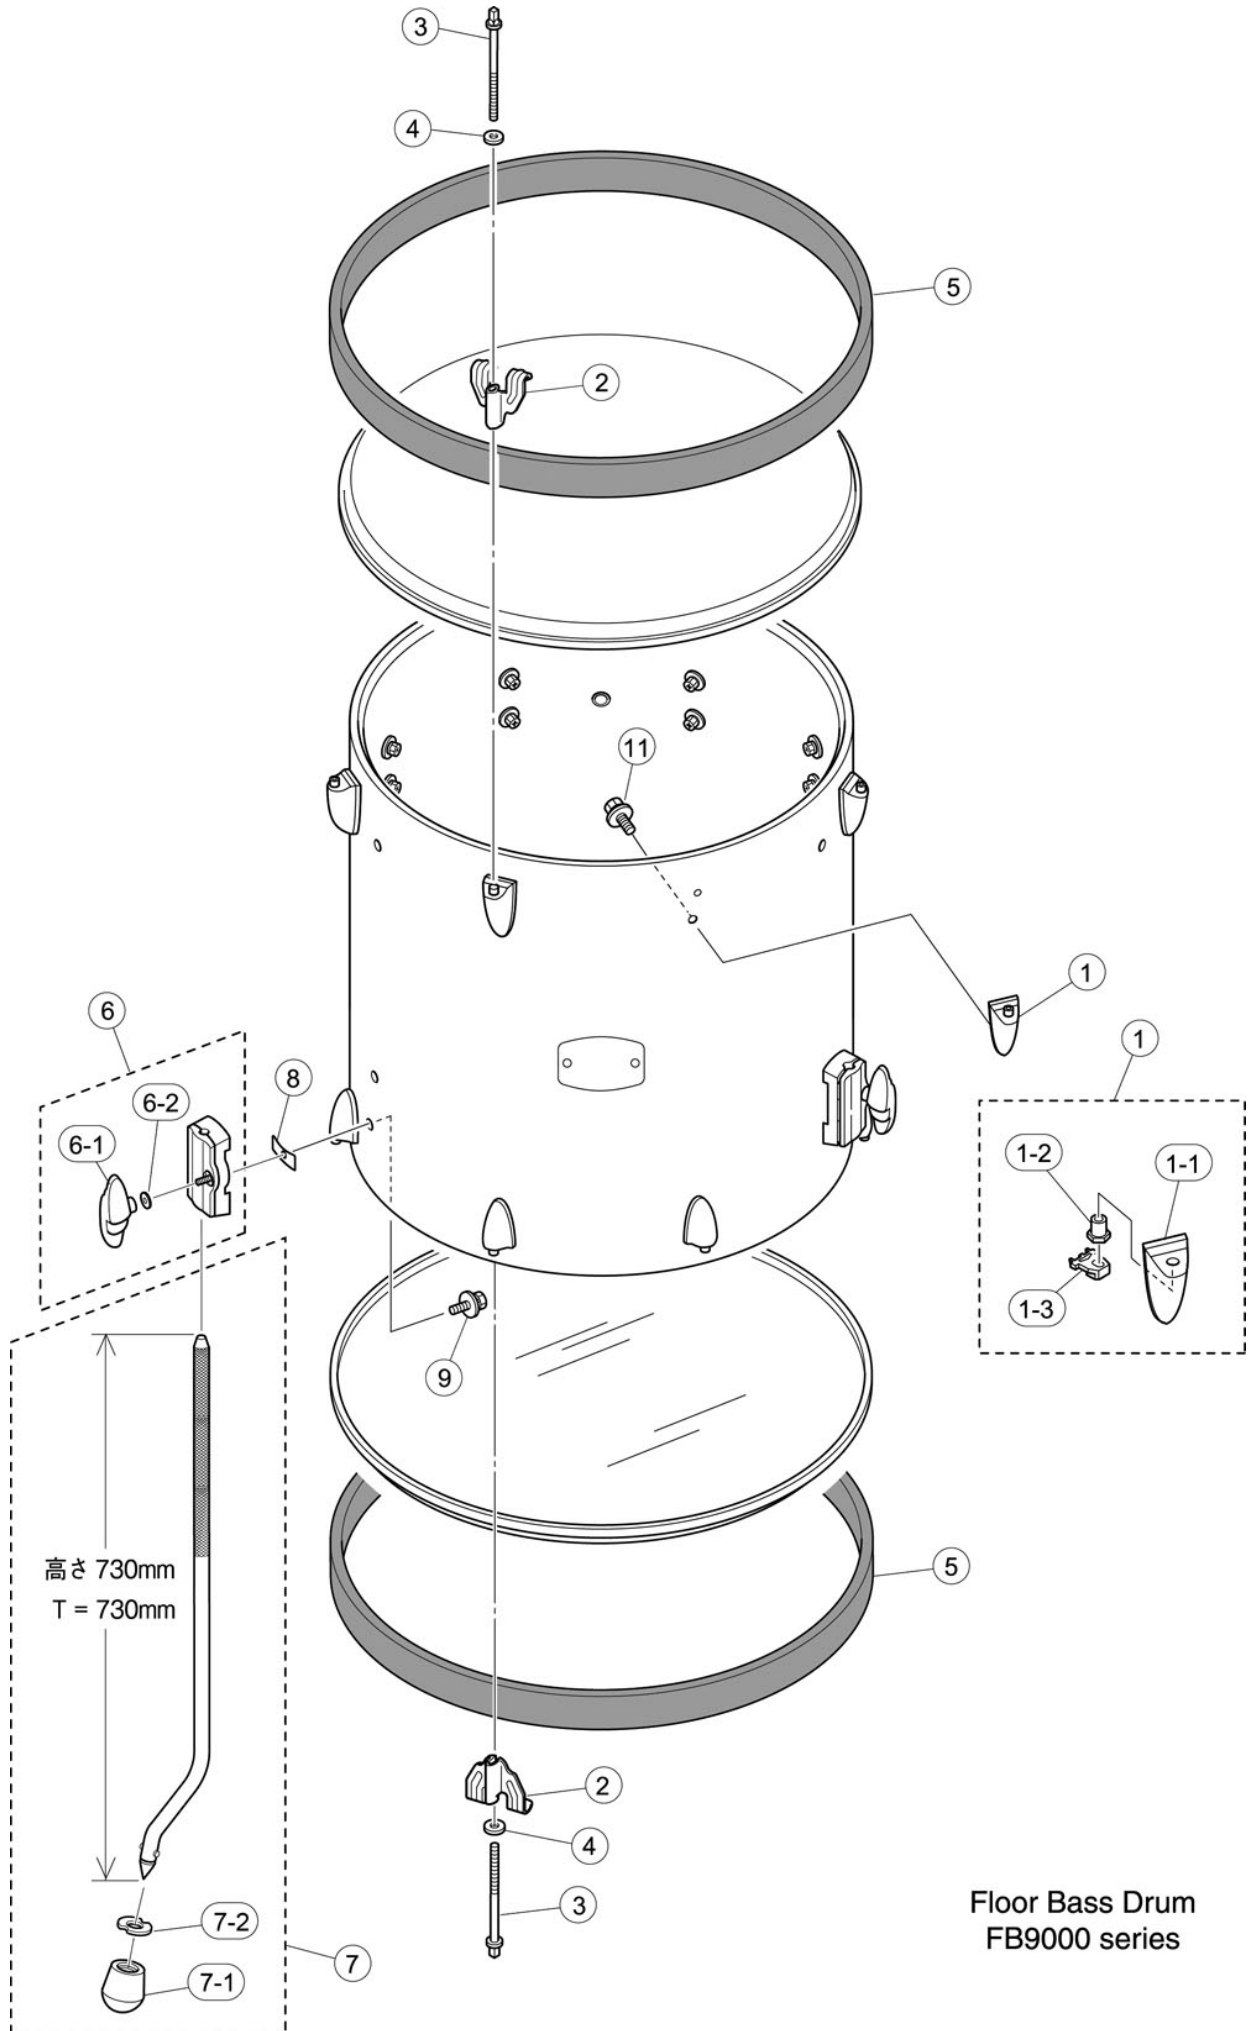

Model Name : FB9024

Floor Bass Drum
FB9000 series