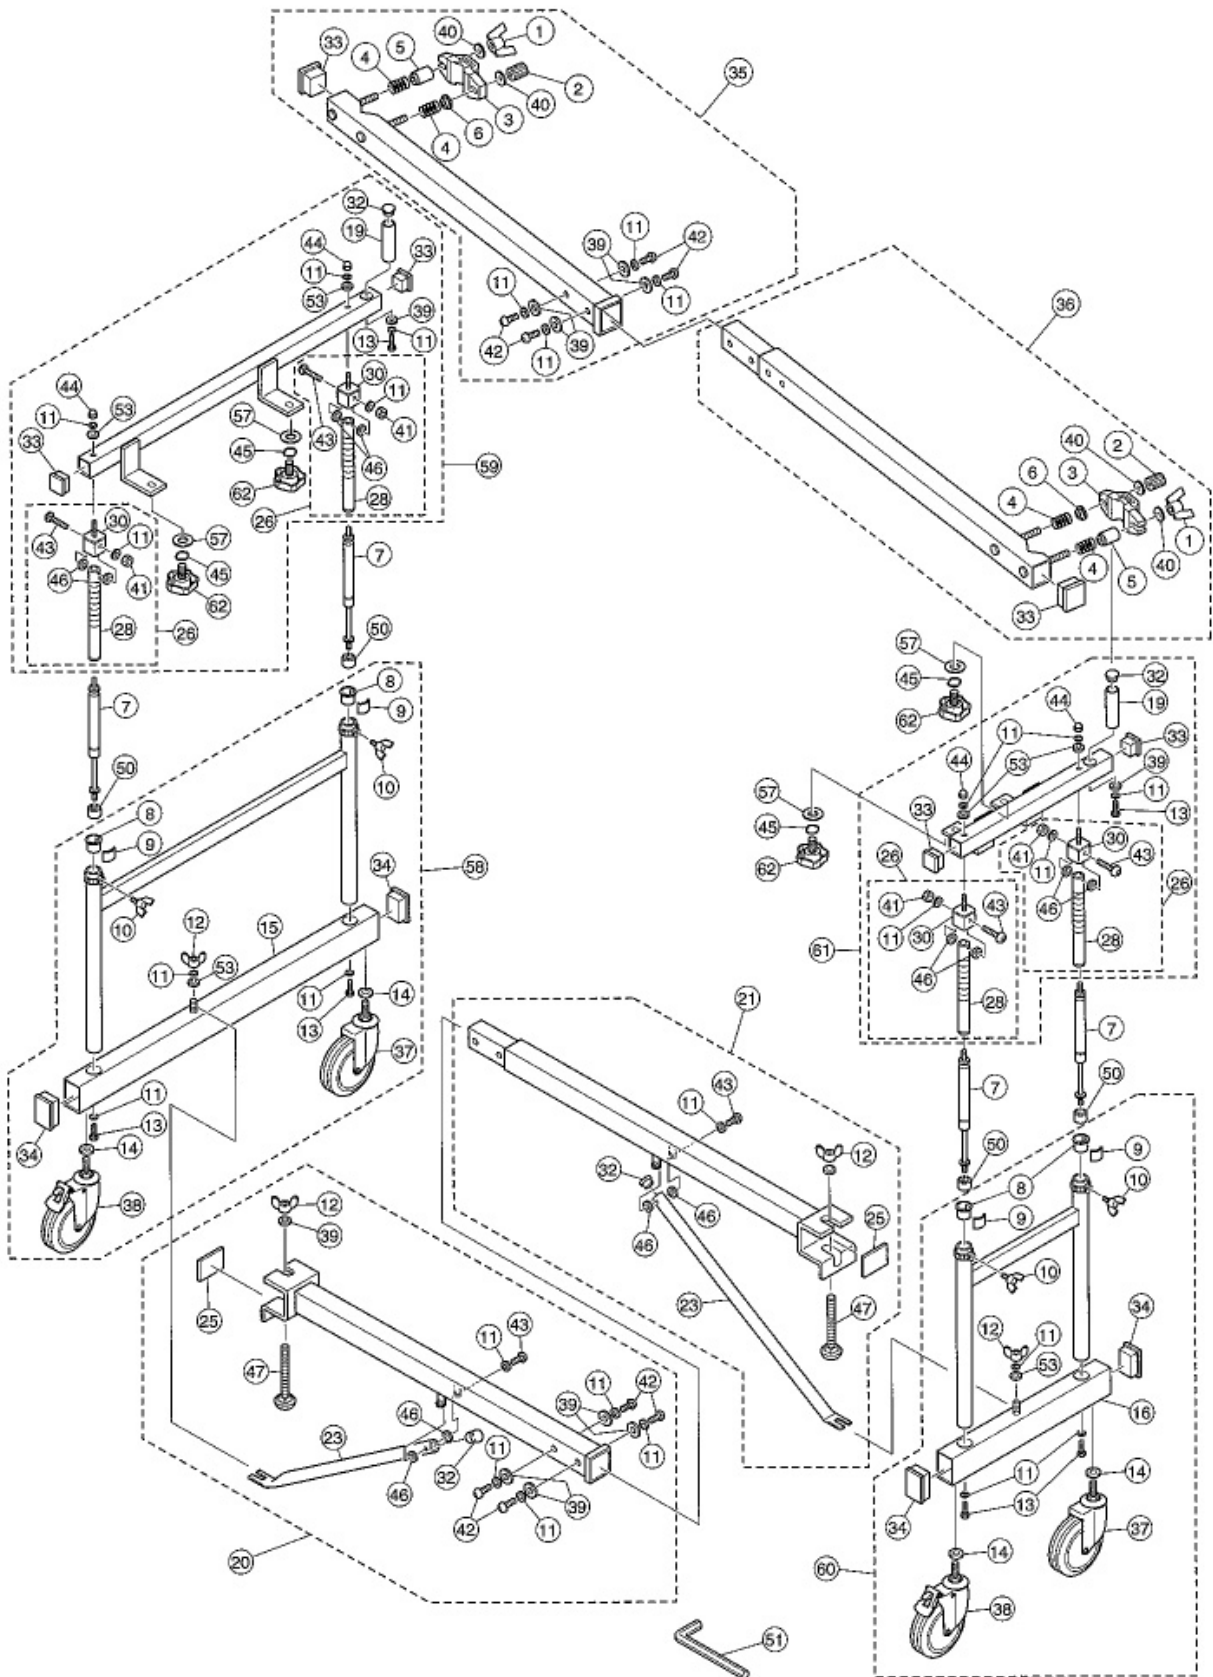

Model Name : RD2400

Model Name : RD2400

Ref No.	Parts No.(ChangeNo.)	English Name	Minimum Delivery	Accept order or not
1	U0123510	WING NUT (A) CH-703	1 PC	
10	WV430870	YAMAHA BOLT N1 YM5100A	1 PC	
11	WV435620	SPRING WASHER YM5100A=WV435630	1 PC	
12	WV435770	WING NUT M8 MFZN2-BL RD2400	1 PC	
13	W5111321	LEG MOUNTING BOLT YM41	1 PC	
14	WV450870	SPRING LOCK WASHER #2 16 MFZN2-BL RD2400	1 PC	
15	WV885210	LEG BASE ASSY (LOW TONE END) RD2400	1 PC	
16	WV885220	LEG BASE ASSY (HIGH TONE END) RD2400	1 PC	
19	WV885450	RACK POLE RD2400	1 PC	
2	U0663370	CLAMP NUT M8 (2) AC910	1 PC	
20	WV885480	CROSSBAR SUPPORT ASSY (LOW TONE END) RD2	1 PC	
21	WV885620	CROSSBAR SUPPORT ASSY (HIGH TONE END) RD	1 PC	
23	WV885510	LEG STAY RD2400	1 PC	
25	WV885530	CROSSBAR SUPPORT CLAMP RUBBER RD2400	1 PC	
26	WV885750	SLIDE GUIDE ASSY RD2400	1 PC	
28	WV885770	SLIDE GUIDE RD2400	1 PC	
3	U0692010	OPEN CLAMP AC910	1 PC	
30	WV885790	LEG HOLDER RD2400	1 PC	
32	WV885550	CIRCULAR CAP RD2400	1 PC	
33	WV885870	SQUARE CAP RD2400	1 PC	
34	WV886160	RECTANGULAR CAP RD2400	1 PC	
35	WV885920	RACK PIPE ASSY (LOW TONE END) RD2400	1 PC	
36	WV885980	RACK PIPE ASSY (HIGH TONE END) RD2400	1 PC	
37	WV886140	CASTER RD2400	1 PC	
38	WV886150	CASTER(WITH BRAKE) RD2400	1 PC	
39	EV203086	PLAIN WASHAR 8.0MM YM2400	1 PACK(6PC/PACK)	
4	U0693120	OPEN CLAMP SPRING AC910	1 PC	
40	U0525720	METAL WASHER M8 ZP WHS850,850S	1 PC	
41	WV886290	HEXAGON NUT #1 M8 MFZN2-BL RD2400	1 PC	
42	V8863000	HEXAGON SOCKET BUTTON HEAD SCREW M8X16 M	1 PC.	
43	WV886310	HEXAGON SOCKET BUTTON HEAD SCREW M8X45 M	1 PC	
44	WV886340	DOMED CAP NUT #3 M8 MFZN2-BL RD2400	1 PC	
45	WV886350	WAVE WASHER 12 MFZN2-BL RD2400	1 PC	
46	WV886360	NYLON WASHER 8.5X18X1.6 RD2400	1 PC	
47	WV886370	CUP HEAD SQUARE NECK BOLT M8X70 MFZN2-BL	1 PC	
5	U0697040	SPRING COLLAR (1) AC910	1 PC	
50	WV886520	CIRCULAR NUT RD2400 RD2400	1 PC	
51	WV899530	HEXAGON WRENCH 5MM BLACK RD2400	1 PC	
53	WV929780	PLANE WASHER 8X22X1.6 MFZN2-BL RD2400	1 PC	
57	WV879990	PLANE WASHER 12.5X32X2.3 MFZN2-BL RD2400	1 PC	