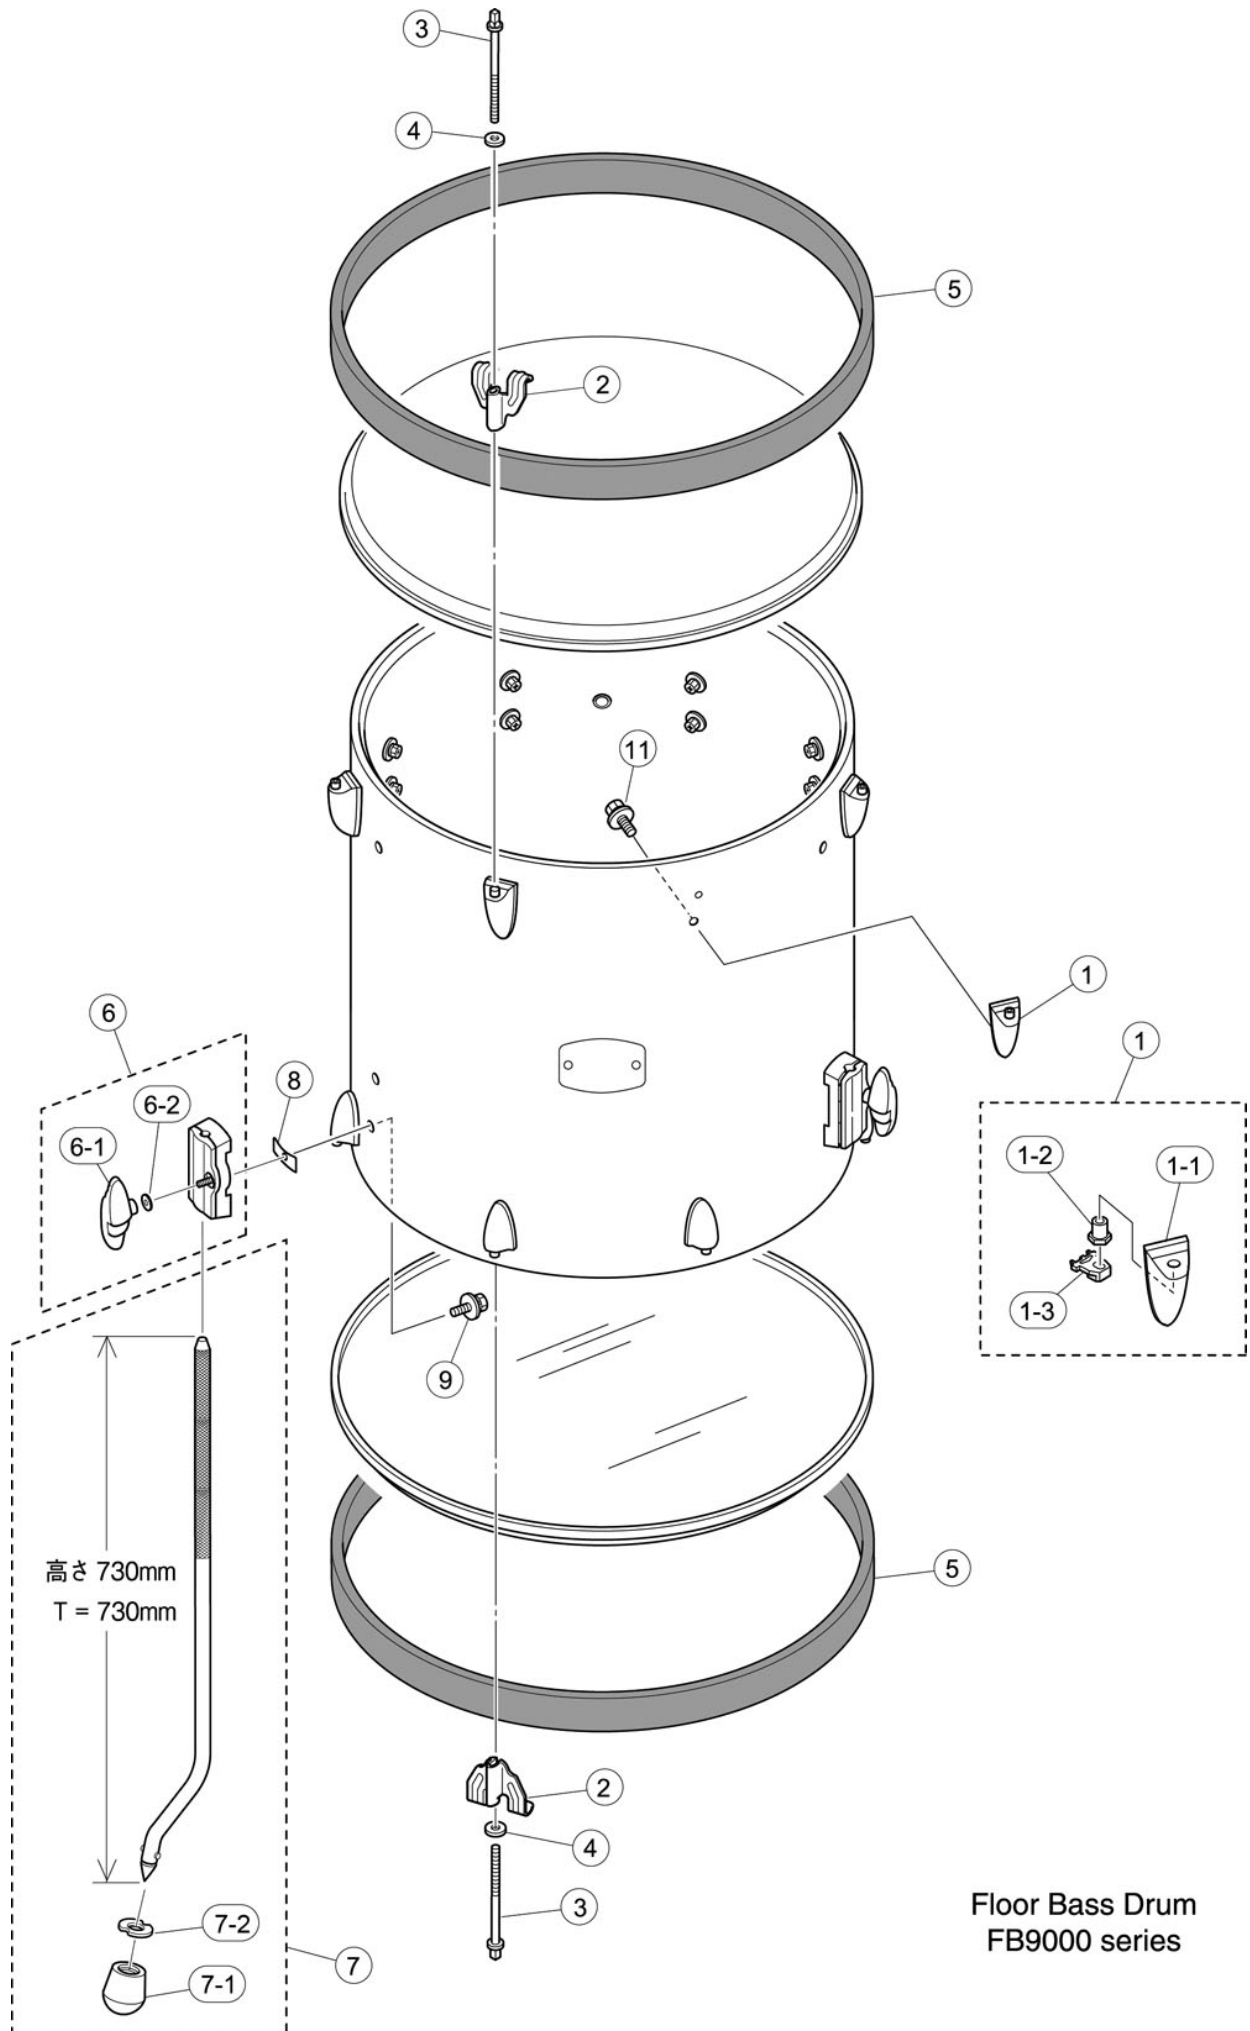

Model Name : FB9022

Floor Bass Drum
FB9000 series