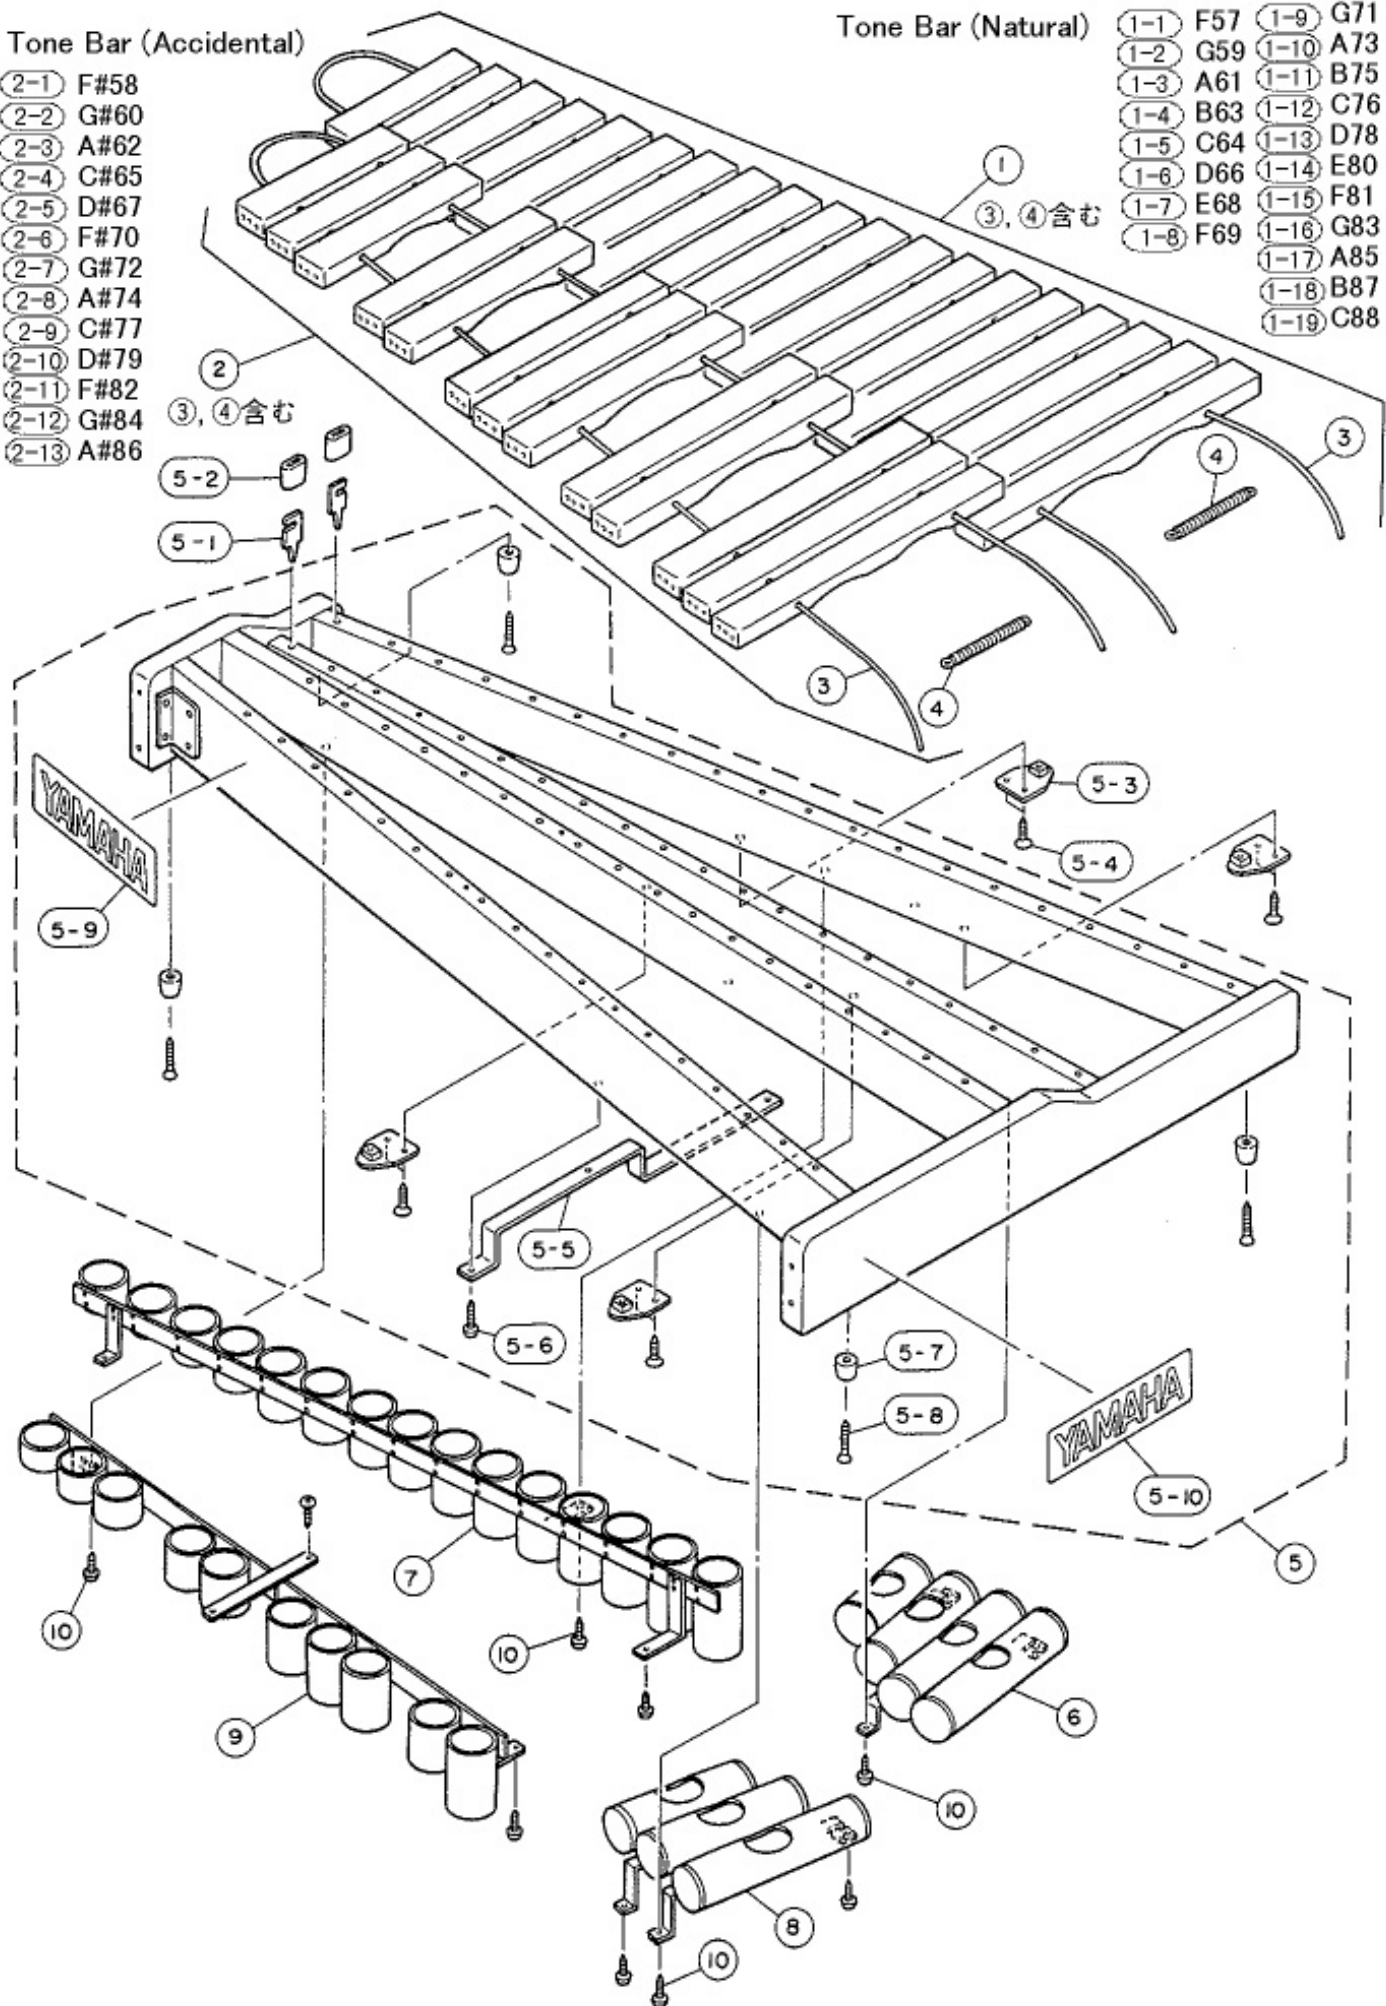

Model Name : MXL-32AF

Tone Bar (Accidental)

- 2-1 F#58
- 2-2 G#60
- 2-3 A#62
- 2-4 C#65
- 2-5 D#67
- 2-6 F#70
- 2-7 G#72
- 2-8 A#74
- 2-9 C#77
- 2-10 D#79
- 2-11 F#82
- 2-12 G#84
- 2-13 A#86

Tone Bar (Natural)

- 1-1 F57
- 1-2 G59
- 1-3 A61
- 1-4 B63
- 1-5 C64
- 1-6 D66
- 1-7 E68
- 1-8 F69
- 1-9 G71
- 1-10 A73
- 1-11 B75
- 1-12 C76
- 1-13 D78
- 1-14 E80
- 1-15 F81
- 1-16 G83
- 1-17 A85
- 1-18 B87
- 1-19 C88