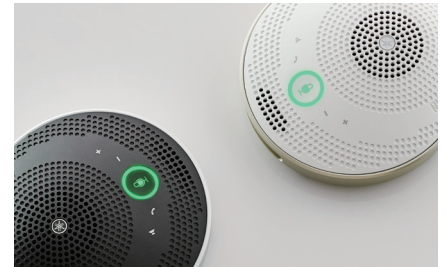

# YVC-200

YVC-200 is a portable USB + Bluetooth® speakerphone that enables natural and reliable remote communication no matter where you work. Bring it in your bag and take the office outside!

### As flexible as you are

- Stylish design with choice of white/black colors blend into any home or office décor
- Headset plug for protecting private discussion
- Listen to music between calls for collaboration